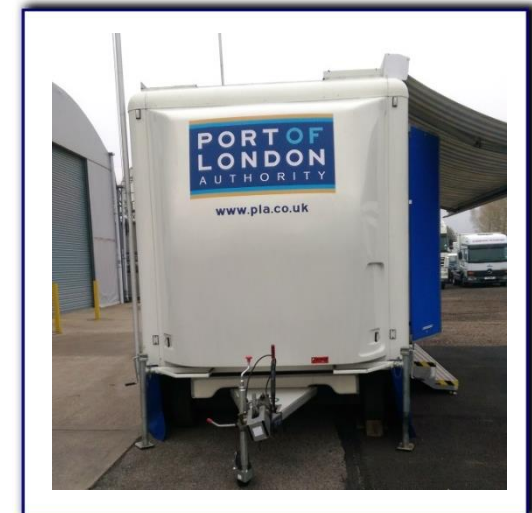

DWT 6.3m exhibition trailer DWT 4291

The glazed entrance is via an approx. 2.9 m wide platform with canopy over to provide complete weather protection.

Opposite the entrance is a slide out pod extension approx. 4.0 metres x 1600 with fully fitted seating and storage under.

To the front 'neck area' a private office with more seating and various storage cupboards.