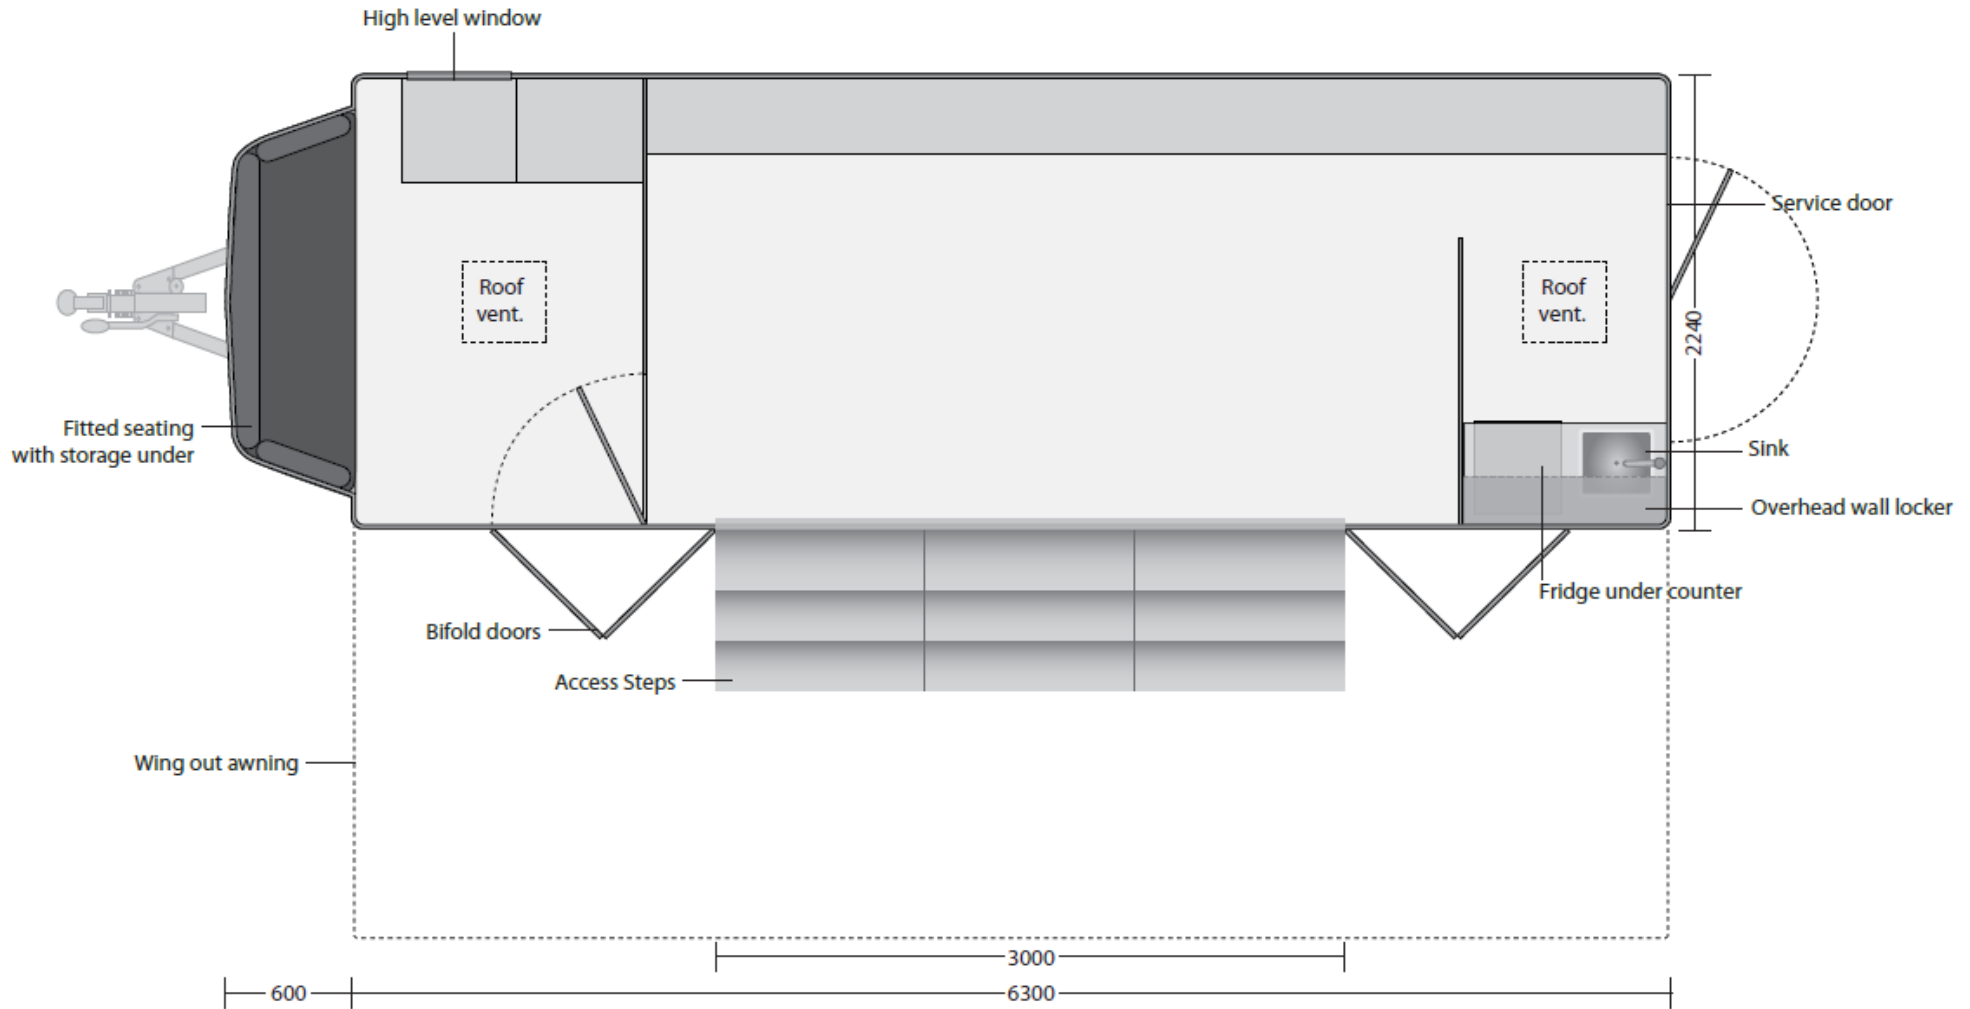

DWT 6.3m exhibition trailer DWT 4291

The glazed entrance is via an approx. 2.9 m wide platform with canopy over to provide complete weather protection.

Opposite the entrance is a slide out pod extension approx. 4.0 metres x 1600 with fully fitted seating and storage under.

To the front 'neck area' a private office with more seating and various storage cupboards.

DWT Ref No. 4291 - 6.3 Metre Exhibition Trailer
Layout Plan

DO NOT SCALE

Please Note, all dimensions shown are nominal and therefore may be subject to change.