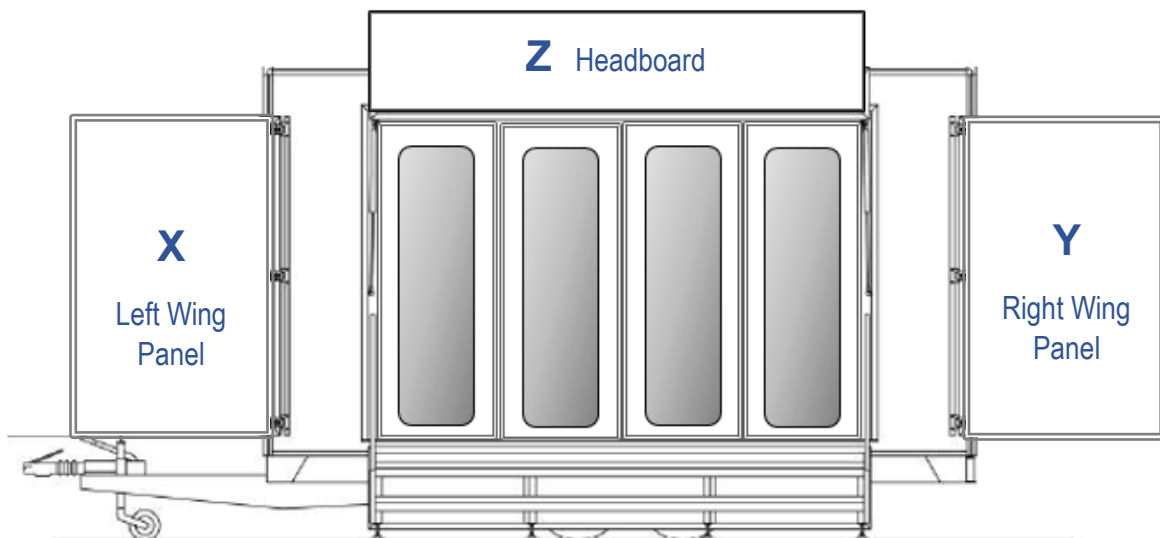

DWT D17₍₄₃₆₀₎ – 4.2m Display Trailer

- Welcoming glazed entrance
- Lockable glazed doors which fold back
- Lift up canopy with headboard
- Adjustable display panels (wings) to each end
- 2 x 6m flag poles – rotating arms optional

- Versatile interior for product display or seating
- Simple galley with sink and fridge to front
- 2 Graphics panels for branding
- High level power socket for optional tripod mounted monitor
- Adjustable spot track lighting
- Vinyl flooring
- 240V electrics (16 amp ceeform, single phase supply required)

Interior Graphics Panels

A – 3315mm wide x 1220mm high
 B – 1890mm wide x 1220mm high

Exterior Graphics Panels

X – 1145mm wide x 1960mm high
 Y – 1145mm wide x 1960mm high
 Z – 2880mm wide x 505mm high

Trailer Footprint

Fully Open:
 Length – 6m to 6.3m
 Width – 3.6m

E & OE

DO NOT SCALE - Please note all dimensions shown are nominal and therefore may be subject to change.