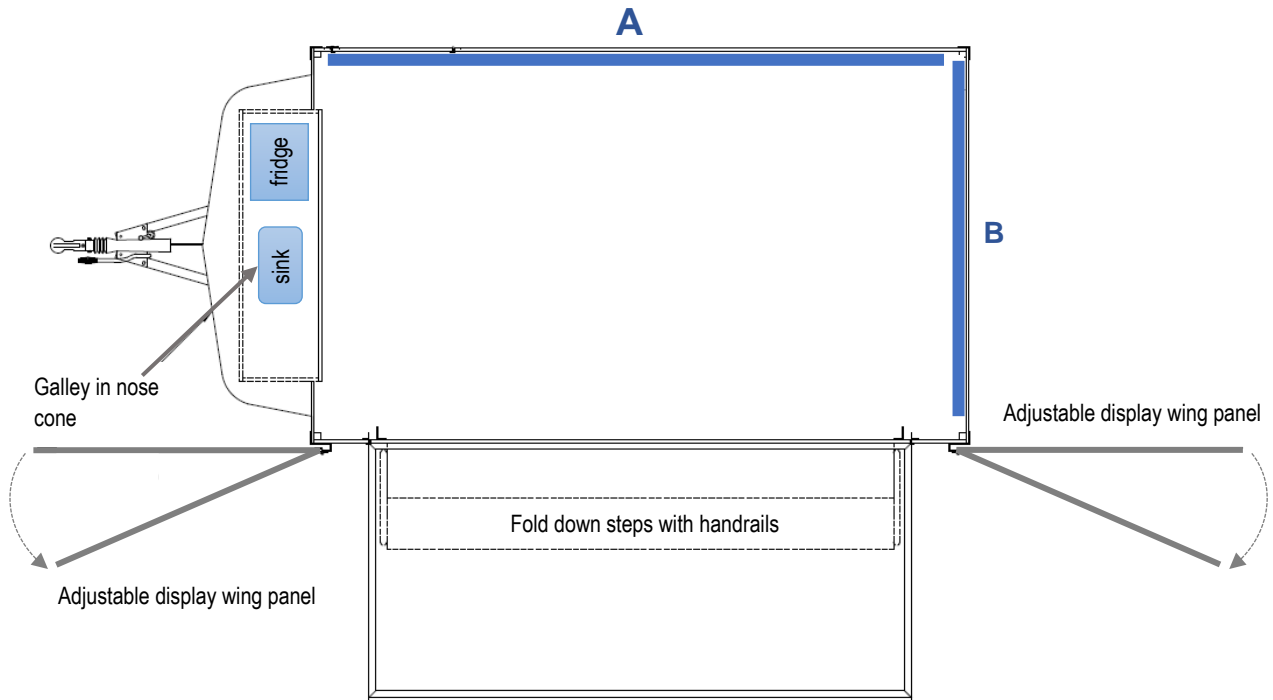

DWT D17₍₄₃₆₀₎ – 4.2m Display Trailer

- Welcoming glazed entrance
- Lockable glazed doors which fold back
- Lift up canopy with headboard
- Adjustable display panels (wings) to each end
- 2 x 6m flag poles – rotating arms optional

- Versatile interior for product display or seating
- Simple galley with sink and fridge to front
- 2 Graphics panels for branding
- High level power socket for optional tripod mounted monitor
- Adjustable spot track lighting
- Vinyl flooring
- 240V electrics (16 amp ceeform, single phase supply required)

Interior Graphics Panels

A – 3315mm wide x 1220mm high
 B – 1890mm wide x 1220mm high

Exterior Graphics Panels

X – 1145mm wide x 1960mm high
 Y – 1145mm wide x 1960mm high
 Z – 2880mm wide x 505mm high

Trailer Footprint

Fully Open:
 Length – 6m to 6.3m
 Width – 3.6m

E & OE

DO NOT SCALE - Please note all dimensions shown are nominal and therefore may be subject to change.