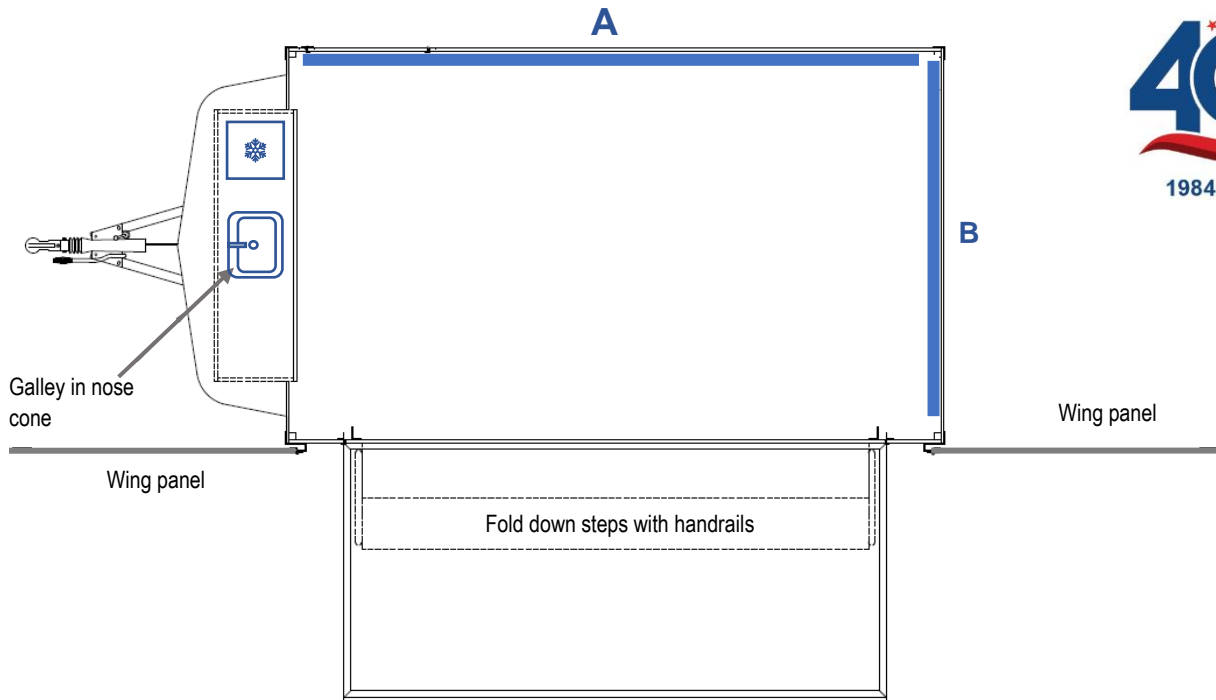

DWT D17⁽⁴³⁶⁰⁾ – 4.2m Display Trailer

- Welcoming glazed entrance
- Lockable glazed doors which fold back
- Lift up canopy with headboard
- Adjustable display panels (wings) to each end
- 2 x 6m flag poles – rotating arms optional

- Versatile interior for product display or seating
- Simple galley with sink and fridge to front
- 2 Graphics panels for branding
- High level power socket for optional tripod mounted monitor
- Adjustable spot track lighting
- Vinyl flooring
- 240V electrics (16 amp blue ceeform, single phase supply required)

DWT D17 - Layout & Graphics Panels

Interior Graphics Panels

A – 3315mm wide x 1220mm high
 B – 1890mm wide x 1220mm high

Exterior Graphics Panels

X & Y – 1145mm wide x 1960mm high
 Z – 2880mm wide x 505mm high

Trailer Dimensions

Max fully open : 6.2m x 3.6m
 No wings : 5m x 3.6m
 Internal floor : 3.6m x 2.15m

E & OE

DO NOT SCALE - Please note all dimensions shown are nominal and therefore may be subject to change.