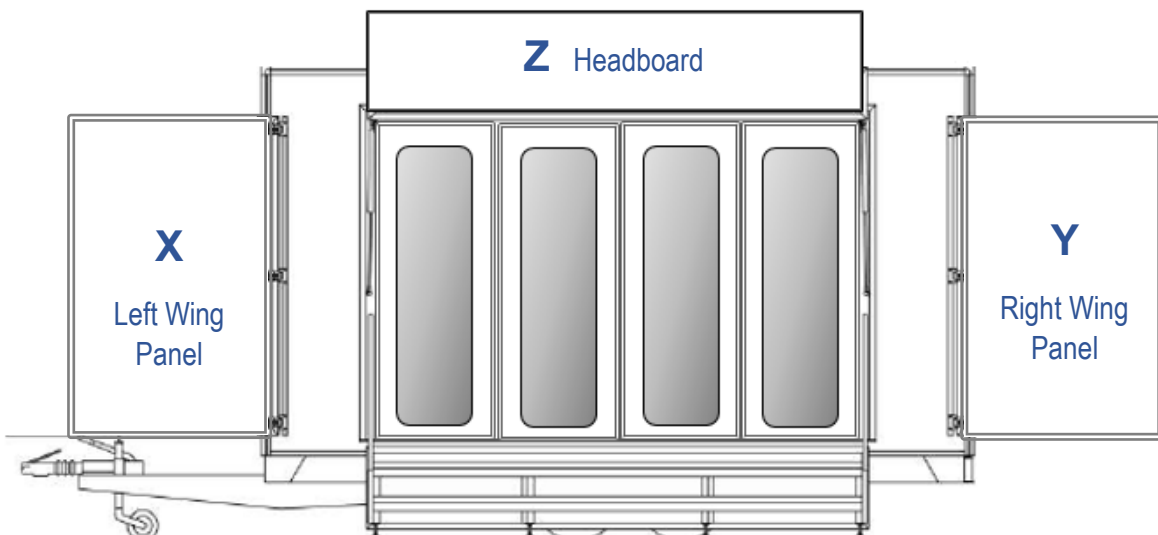

DWT D17⁽⁴³⁶⁰⁾ – 4.2m Display Trailer

- Welcoming glazed entrance
- Lockable glazed doors which fold back
- Lift up canopy with headboard
- Adjustable display panels (wings) to each end
- 2 x 6m flag poles – rotating arms optional

- Versatile interior for product display or seating
- Simple galley with sink and fridge to front
- 2 Graphics panels for branding
- High level power socket for optional tripod mounted monitor
- Adjustable spot track lighting
- Vinyl flooring
- 240V electrics (16 amp blue ceeform, single phase supply required)

DWT D17 - Layout & Graphics Panels

Interior Graphics Panels

A – 3315mm wide x 1220mm high
 B – 1890mm wide x 1220mm high

Exterior Graphics Panels

X & Y – 1145mm wide x 1960mm high
 Z – 2880mm wide x 505mm high

Trailer Dimensions

Max fully open : 6.2m x 3.6m
 No wings : 5m x 3.6m
 Internal floor : 3.6m x 2.15m

E & OE

DO NOT SCALE - Please note all dimensions shown are nominal and therefore may be subject to change.