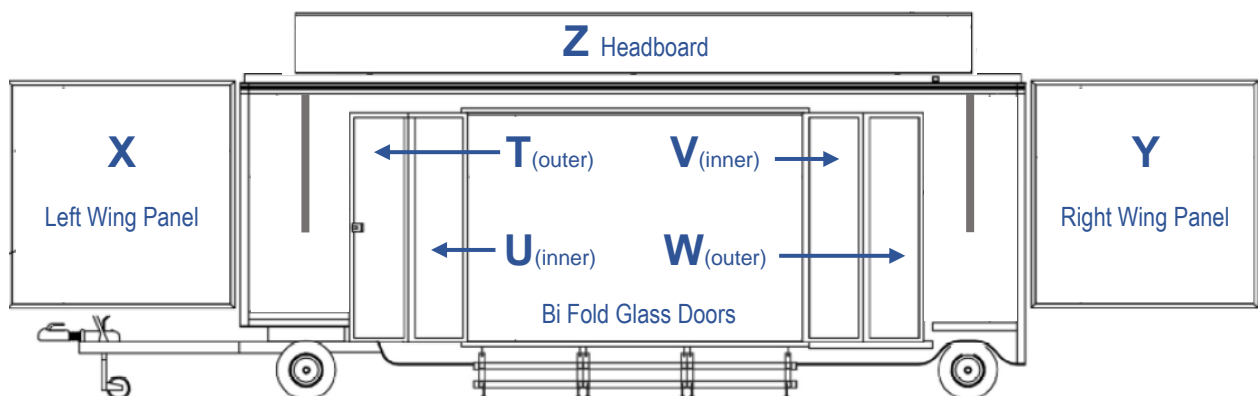

DO NOT SCALE - Please note all dimensions shown are nominal and therefore may be subject to change.