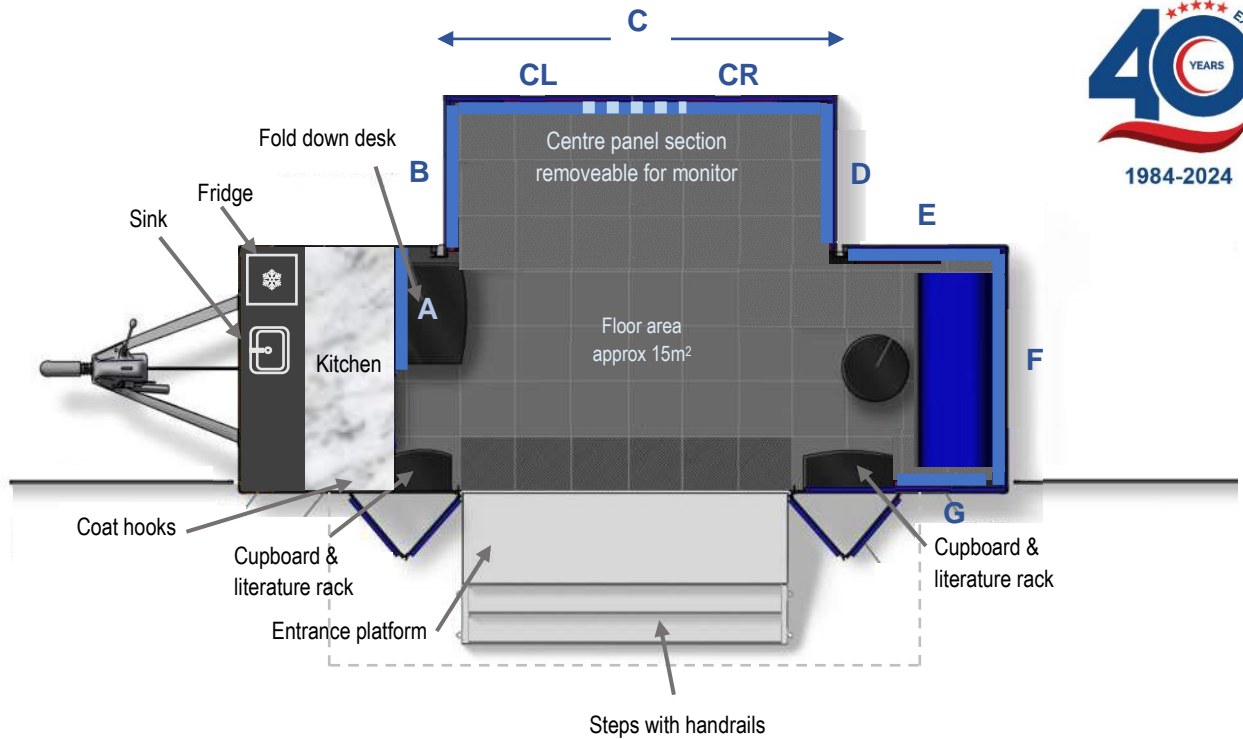

# DWT E36 (3910) – 7m Exhibition Trailer

- Wide entrance with platform and steps
- New lift up canopy with headboard
- Large display wing panels to each end
- Bi fold doors can be glazed or branded
- 2 x 6m flag poles – rotating arms optional
- Separate galley
- Colour changing LEDs in pod

## Interior:

- Versatile open plan allowing for your own configuration – call for our range of furniture to hire
- Wall mounted lift up desk
- Literature racks either side of entrance with storage below
- Galley to front with storage cupboards - refitted Nov 24
- Carpeted throughout
- 240V electrics (16 amp blue ceeform, single phase supply required)

## Interior Graphics Panels

- A – 1000mm wide x 1120mm high
- B & D – 1280mm wide x 1020mm high
- C – 3390mm wide x 1020mm high
- CL & CR – 1330mm wide x 1020mm high
- E – 1330mm wide x 1220mm high
- F – 2115mm wide x 1220mm high
- G – 950mm wide x 1220mm high

## Exterior Graphics Panels

- T – 660mm wide x 1945mm high
- U & V – 675mm wide x 1945mm high
- W – 670mm wide x 1945mm high
- X & Y – 1930mm wide x 1930mm high
- Z – 5750mm wide x 550mm high