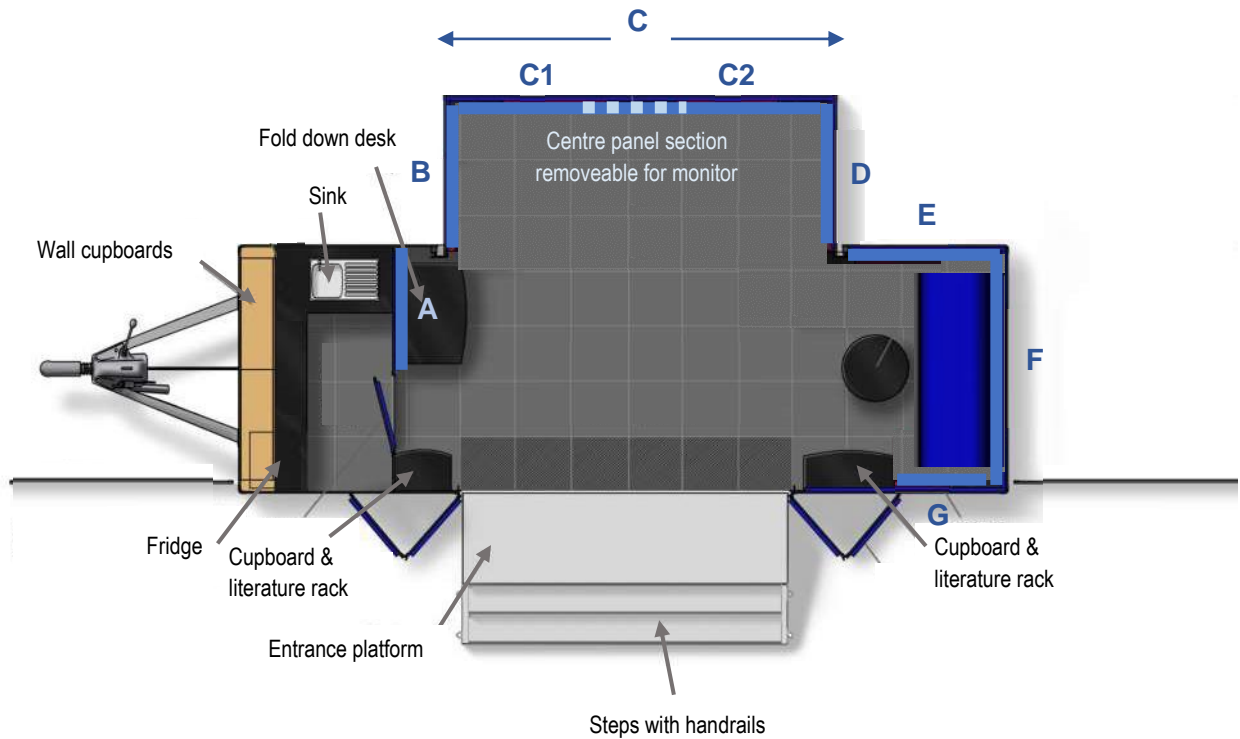

# DWT E36 (3910) – 7m Exhibition Trailer

- Wide entrance with platform and steps
- Lift up canopy with headboard
- Large display wing panels to each end
- Bi fold doors can be glazed or branded
- 2 x 6m flag poles – rotating arms optional
- Galley can be closed off
- Colour changing LEDs in pod

## Interior:

- Versatile open plan allowing for your own configuration
- Wall mounted lift up desk
- Literature racks either side of entrance with storage below
- Galley to front with storage cupboards
- Carpeted throughout
- 240V electrics (16 amp ceeform, single phase supply required)

**Interior Graphics Panels**

- A – 1000mm wide x 1120mm high
- B & D – 1280mm wide x 1020mm high
- C – 3390mm wide x 1020mm high
- C1 & C2 – 1330mm wide x 1020mm high
- E – 1330mm wide x 1220mm high
- F – 2115mm wide x 1220mm high
- G – 950mm wide x 1220mm high

**Exterior Graphics Panels**

- R – 885mm or 1870mm wide x 1925mm high
- S – 825mm or 1835mm wide x 2020mm high
- T – 660mm wide x 1945mm high
- U & V – 675mm wide x 1945mm high
- W – 670mm wide x 1945mm high
- X & Y – 1930mm wide x 1930mm high
- Z – 6850mm wide x 550mm high