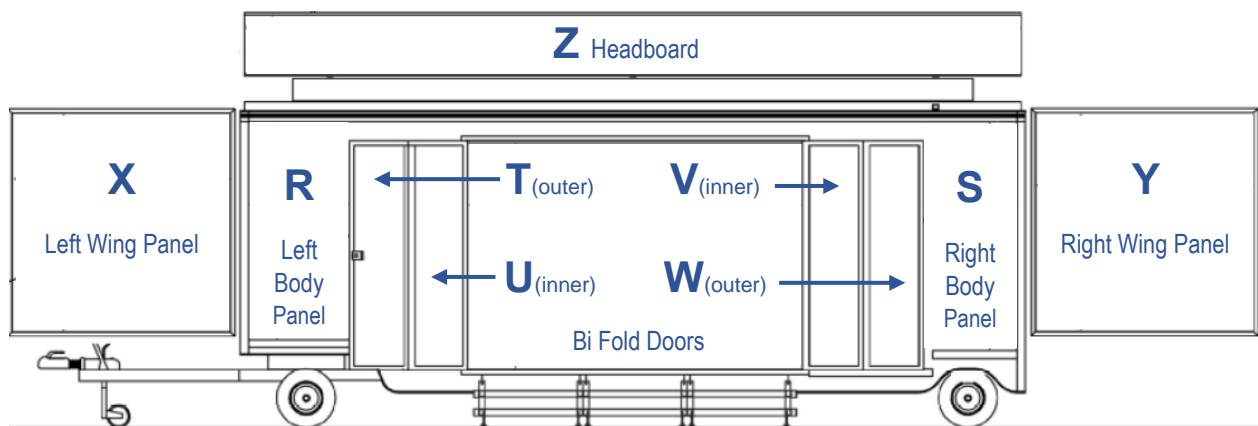

## Interior:

- Versatile open plan allowing for your own configuration
- Wall mounted lift up desk
- Literature racks either side of entrance with storage below
- Galley to front with storage cupboards
- Carpeted throughout
- 240V electrics (16 amp ceeform, single phase supply required)

**Interior Graphics Panels**

- A – 1000mm wide x 1120mm high
- B & D – 1280mm wide x 1020mm high
- C – 3390mm wide x 1020mm high
- C1 & C2 – 1330mm wide x 1020mm high
- E – 1330mm wide x 1220mm high
- F – 2115mm wide x 1220mm high
- G – 950mm wide x 1220mm high

**Exterior Graphics Panels**

- R – 885mm or 1870mm wide x 1925mm high
- S – 825mm or 1835mm wide x 2020mm high
- T – 660mm wide x 1945mm high
- U & V – 675mm wide x 1945mm high
- W – 670mm wide x 1945mm high
- X & Y – 1930mm wide x 1930mm high
- Z – 6850mm wide x 550mm high

**Trailer Footprint**

Fully Open:  
Length – 11m  
Width – 4.5m

E & OE

DO NOT SCALE - Please note all dimensions shown are nominal and therefore may be subject to change.