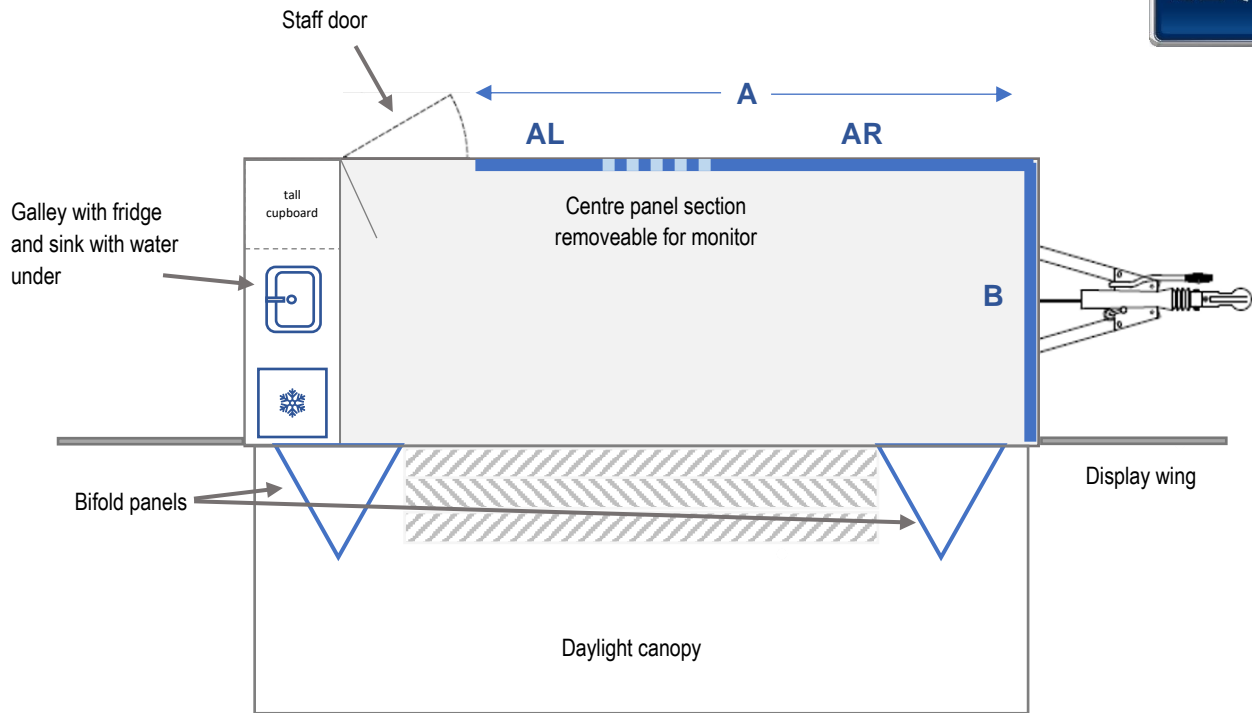

DWT E23 ⁽⁴³⁶²⁾ – 5m Exhibition Trailer

- Wide entrance with folding panels for branding
- Daylight canopy with headboard
- Display wing panels to each end
- Staff door to offside
- Versatile interior – choose your furniture (PoA)
- 2 x 6m flag poles – rotating arms optional

Interior:

- Galley with fridge and sink
- Part of display panel can be removed to hang a wall mounted monitor
- Can accommodate a variety of modular or other furniture – call for details of our furniture to hire
- Vinyl flooring
- 240V electrics (16 amp blue ceeform, single phase supply required)

Interior Graphics Panels

- A full panel - 3365mm wide x 1220mm high
- AL - 700mm wide x 1220mm high
- AR - 2065mm wide x 1220mm high
- B - 1890mm wide x 1220mm high

Exterior Graphics Panels

- T – 650mm wide x 1850mm high
- U – 680mm wide x 1850mm high
- V – 650mm wide x 1850mm high
- W – 670mm wide x 1850mm high
- X & Y – 1120mm wide x 1940mm high
- Z – 4810mm wide x 545mm high

Trailer Dimensions

- Max fully open : 7.6m x 4.4m
- No wings : 6.6m x 4.4m
- Internal floor : 5m x 2.3m

E & OE

DO NOT SCALE - Please note all dimensions shown are nominal and therefore may be subject to change.