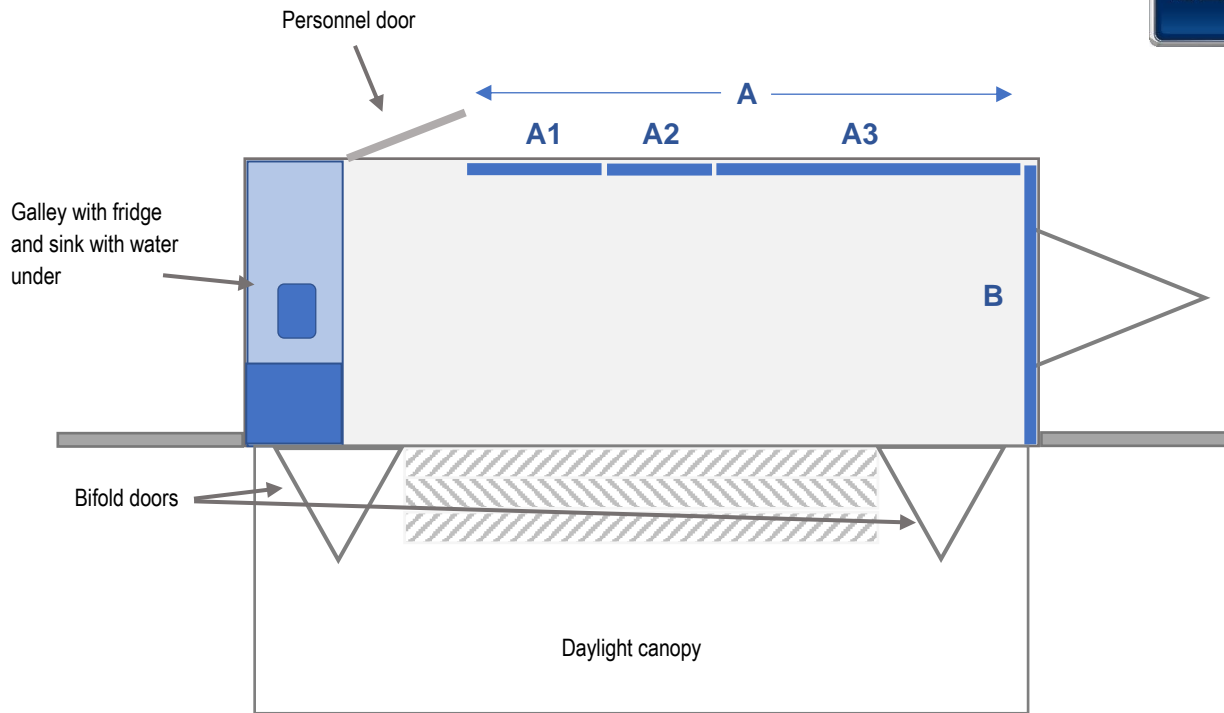

# DWT E23 <sup>(4362)</sup> – 5m Exhibition Trailer

- Wide entrance with folding doors for branding
- Daylight canopy with headboard
- Display wing panels to each end
- Personnel door to offside
- Versatile interior – choose your furniture (PoA)
- 2 x 6m flag poles – rotating arms optional

## Interior:

- Galley with fridge and sink
- Part of display panel can be removed to hang a wall mounted monitor
- Can accommodate a variety of modular or other furniture
- Vinyl flooring
- 240V electrics (16 amp ceeform, single phase supply required)

**Interior Graphics Panels**

- A full panel - 3365mm wide x 1220mm high
- A1 (left) - 700mm wide x 1220mm high
- A2 (centre) - 600mm wide x 1220mm high
- A3 (right) - 2065mm wide x 1220mm high
- B - 1890mm wide x 1220mm high

**Exterior Graphics Panels**

- T - 650mm wide x 1850mm high
- U - 680mm wide x 1850mm high
- V - 650mm wide x 1850mm high
- W - 670mm wide x 1850mm high
- X & Y - 1120mm wide x 1940mm high
- Z - 4810mm wide x 545mm high