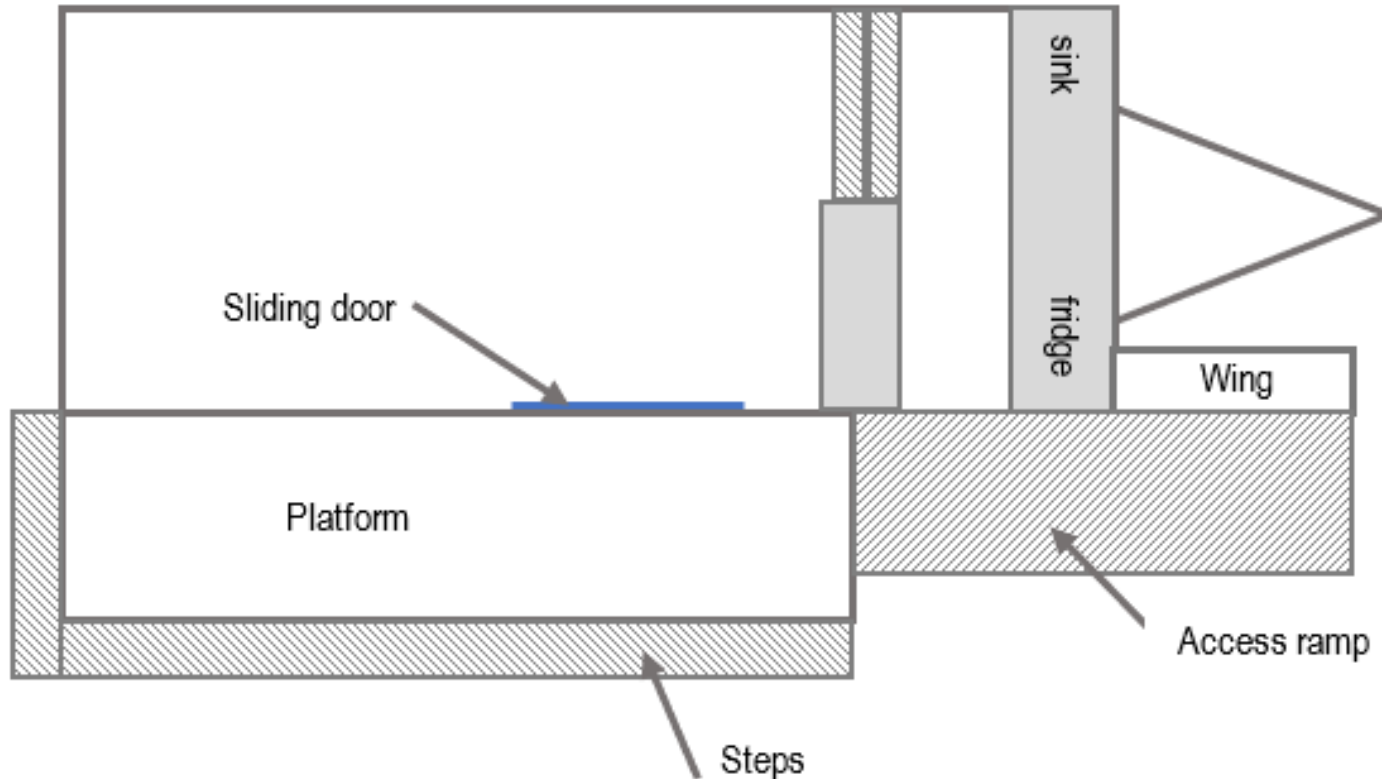

4395 5.5m Hospitality Trailer Layout

For illustrative purposes only – not to scale