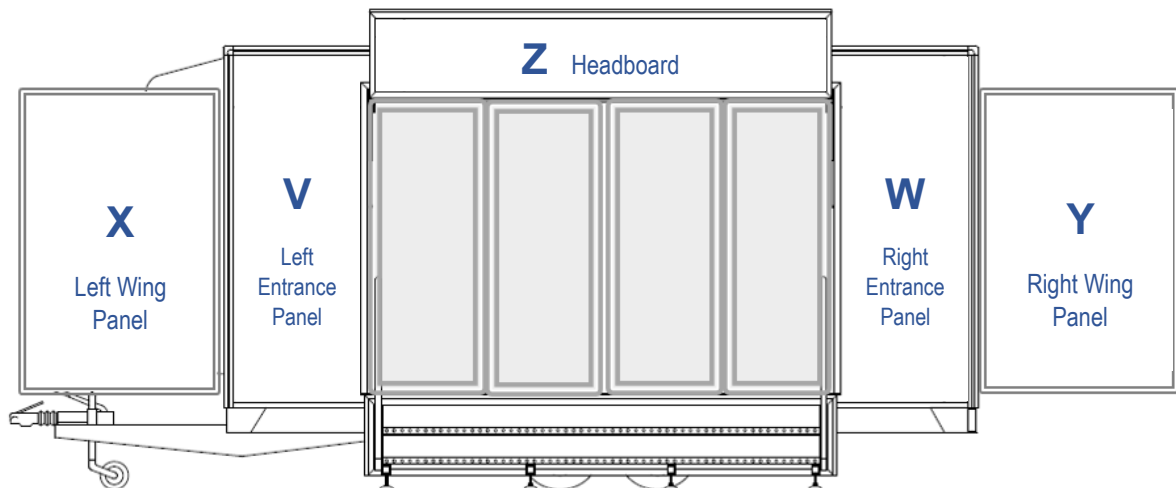

DWT E22 (4361) – 5.4m Exhibition Trailer

- Full width welcoming entrance
- Lockable glazed doors which fold back
- Lift up canopy with headboard
- Display panels (wings) to each end
- Additional front panels for branding
- Drop down access steps with handrails
- 2 x 6m flag poles – rotating arms optional

Open Plan Interior:

- Versatile interior for product display or seating
- Galley with sink and fridge to front
- 2 Graphics panels for branding
- Vinyl flooring throughout
- Adjustable spot track lighting
- 240V electrics (16 amp ceeform, single phase supply required)

Interior Graphics Panels

A – 4520mm wide x 1220mm high
 B – 1875mm wide x 1220mm high

Exterior Graphics Panels

V & W – 830mm wide x 2230mm high
 X & Y – 1140mm wide x 1960mm high
 Z – 2960mm wide x 545mm high

Trailer Footprint

Fully Open:
 Length – 7.4m
 Width – 3.6m

E & OE

DO NOT SCALE - Please note all dimensions shown are nominal and therefore may be subject to change.