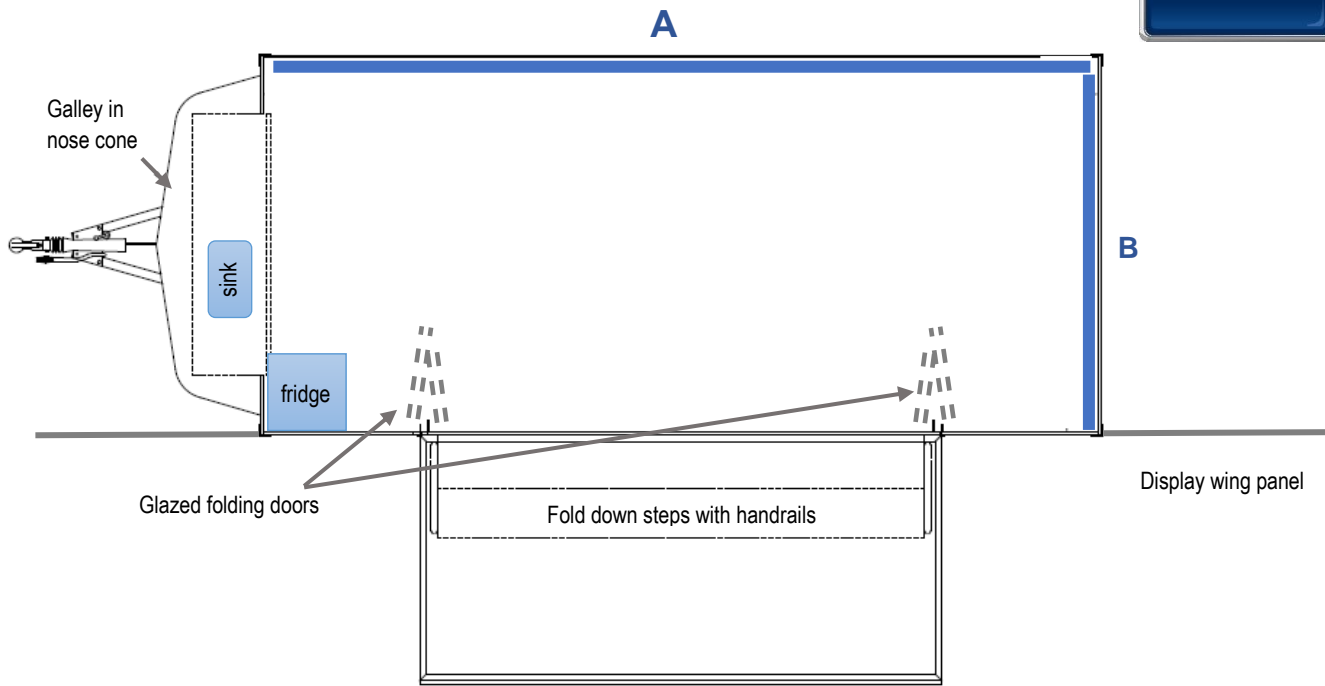

DWT E22 (4361) – 5.4m Exhibition Trailer

- Full width welcoming entrance
- Lockable glazed doors which fold back
- Lift up canopy with headboard
- Display panels (wings) to each end
- Additional front panels for branding
- Drop down access steps with handrails
- 2 x 6m flag poles – rotating arms optional

Open Plan Interior:

- Versatile interior for product display or seating
- Galley with sink and fridge to front
- 2 Graphics panels for branding
- Vinyl flooring throughout
- Adjustable spot track lighting
- 240V electrics (16 amp ceeform, single phase supply required)

Interior Graphics Panels

A – 4520mm wide x 1220mm high
 B – 1875mm wide x 1220mm high

Exterior Graphics Panels

V & W – 830mm wide x 2230mm high
 X & Y – 1140mm wide x 1960mm high
 Z – 2960mm wide x 545mm high

Trailer Footprint

Fully Open:
 Length – 7.4m
 Width – 3.6m

E & OE

DO NOT SCALE - Please note all dimensions shown are nominal and therefore may be subject to change.