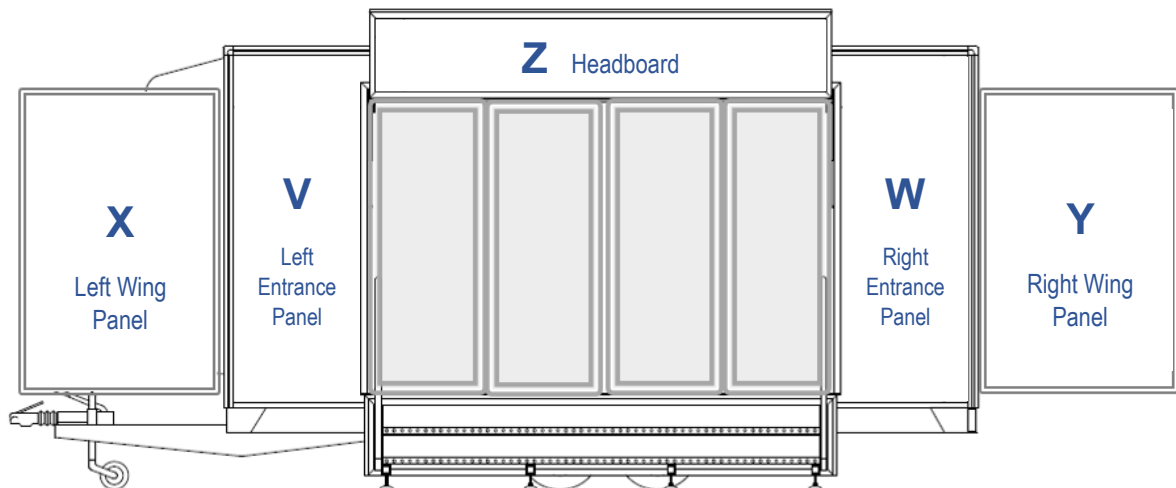

DWT E22 (4361) – 5.4m Exhibition Trailer

- Full width welcoming entrance
- Lockable glazed doors which fold in
- Lift up canopy with headboard
- Display panels (wings) to each end
- Additional front panels for branding
- Drop down access steps with handrails
- 2 x 6m flag poles – rotating arms optional

Open Plan Interior:

- Versatile interior for product display or seating – contact Nikki for details of our furniture to hire
- Galley with sink and fridge to front
- 2 Graphics panels for branding
- Vinyl flooring throughout
- Adjustable spot track lighting
- 240V electrics (16 amp blue ceeform, single phase supply required)

Interior Graphics Panels

A – 4520mm wide x 1220mm high
 B – 1875mm wide x 1220mm high

Exterior Graphics Panels

V & W – 830mm wide x 2230mm high
 X & Y – 1140mm wide x 1960mm high
 Z – 2960mm wide x 545mm high

Trailer Dimensions

Max fully open : 7.4m x 3.6m
 No wings : 6.3m x 3.6m
 Internal floor : 4.8m x 2.15m

E & OE

DO NOT SCALE - Please note all dimensions shown are nominal and therefore may be subject to change.