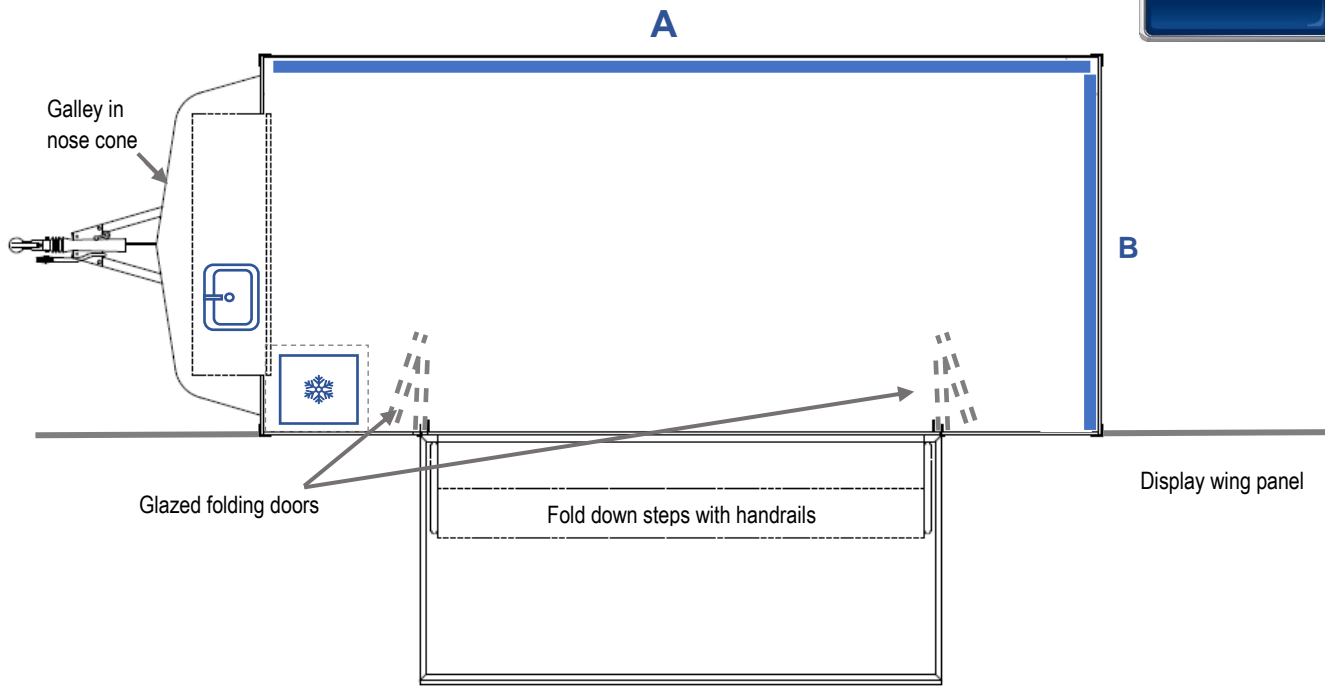

DWT E22 (4361) – 5.4m Exhibition Trailer

- Full width welcoming entrance
- Lockable glazed doors which fold in
- Lift up canopy with headboard
- Display panels (wings) to each end
- Additional front panels for branding
- Drop down access steps with handrails
- 2 x 6m flag poles – rotating arms optional

Open Plan Interior:

- Versatile interior for product display or seating – contact Nikki for details of our furniture to hire
- Galley with sink and fridge to front
- 2 Graphics panels for branding
- Vinyl flooring throughout
- Adjustable spot track lighting
- 240V electrics (16 amp blue ceeform, single phase supply required)

Interior Graphics Panels

A – 4520mm wide x 1220mm high
 B – 1875mm wide x 1220mm high

Exterior Graphics Panels

V & W – 830mm wide x 2230mm high
 X & Y – 1140mm wide x 1960mm high
 Z – 2960mm wide x 545mm high

Trailer Dimensions

Max fully open : 7.4m x 3.6m
 No wings : 6.3m x 3.6m
 Internal floor : 4.8m x 2.15m

E & OE

DO NOT SCALE - Please note all dimensions shown are nominal and therefore may be subject to change.