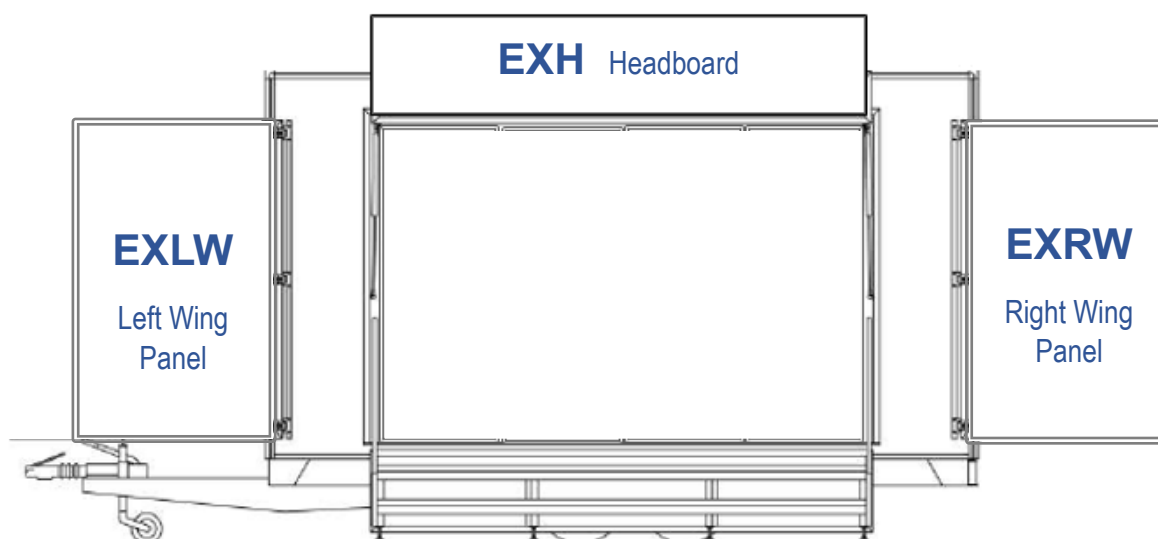

Interior:

- Wall mounted monitor – optional
- Lots of seating options
- Kitchen cube or mini fridge available
- Vinyl flooring
- 240V electrics (16 amp ceeform, single phase supply required)

DWT D15 - Layout & Graphics Panels

Interior Graphics Panels

- A (full) – 3515mm wide x 1220mm high
- A1 & A2 – 1355mm wide & 1220mm high
- B – 2065mm wide & 1220mm high

Exterior Graphics Panels

- Headboard – 2960mm wide x 545mm high
- Wings - 1145mm wide x 1960mm high

Trailer Footprint

- Fully Open:
- Length – 6m – 6.4m
- Width – 3.6m

E & OE

DO NOT SCALE - Please note all dimensions shown are nominal and therefore may be subject to change.