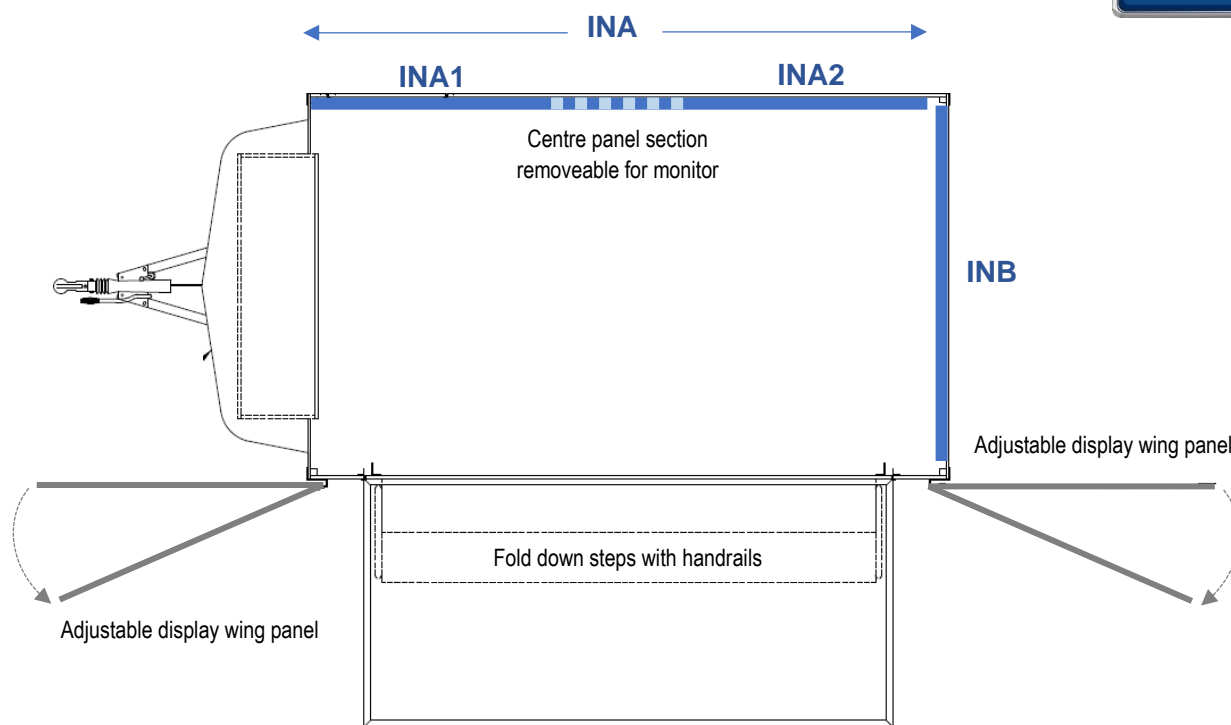

DWT D14 (4381) – 4.2m Display Trailer

- Welcoming wide entrance
- Lift up canopy with headboard

- Display wing panels to each end

- Versatile interior – furnish for your own requirements
- 2 x 6m flag poles – rotating arms optional

Interior:

- Wall mounted monitor – optional
- Lots of seating options
- Kitchen cube or mini fridge available
- Vinyl flooring
- 240V electrics (16 amp ceeform, single phase supply required)

DWT D15 - Layout & Graphics Panels

Interior Graphics Panels

- A (full) – 3515mm wide x 1220mm high
- A1 & A2 – 1355mm wide & 1220mm high
- B – 2065mm wide & 1220mm high

Exterior Graphics Panels

- Headboard – 2960mm wide x 545mm high
- Wings - 1145mm wide x 1960mm high

Trailer Footprint

- Fully Open:
- Length – 6m – 6.4m
- Width – 3.6m

E & OE

DO NOT SCALE - Please note all dimensions shown are nominal and therefore may be subject to change.