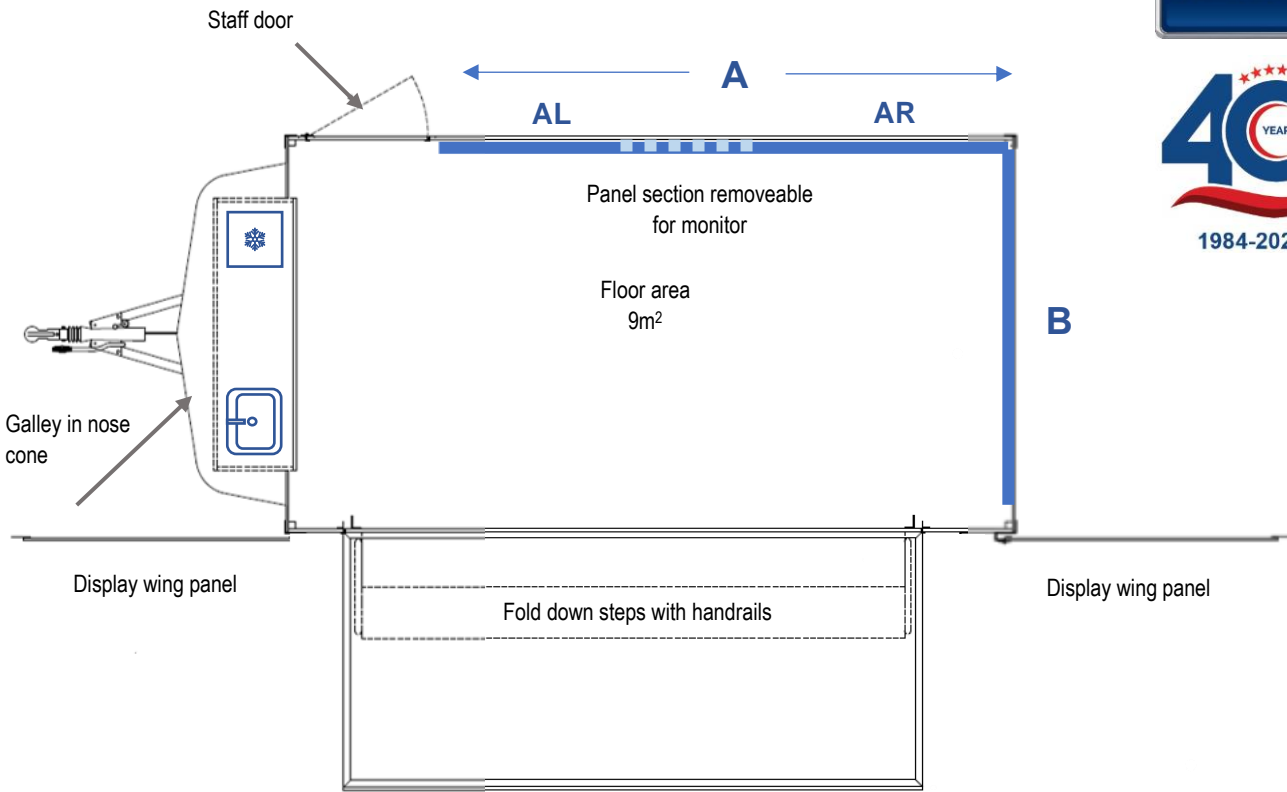

# DWT D19 (4382) – 4.8m Display Trailer

- Welcoming open entrance
- Lift up canopy with headboard
- Display wings to each end
- Rear staff door
- 2 x 6m flag poles – rotating arms optional

- Versatile interior for product display or seating – call Nikki for details of furniture to hire
- Simple galley with sink and fridge in nosecone
- 2 Graphics panels for branding
- High level power socket for optional monitor
- Vinyl flooring
- 240V electrics (16 amp blue ceeform, single phase supply required)

## Interior Graphics Panels

- A (full) – 3350mm wide x 1220mm high
- AL – 895mm wide & 1220mm high
- AR – 1645mm wide & 1220mm high
- B – 2065mm wide & 1220mm high

## Exterior Graphics Panels

- X & Y – 1145mm wide x 1960mm high
- Z – 2960mm wide x 300mm high

## Trailer Dimensions

- Max fully open : 6.8m x 3.7m
- No wings : 5.6m x 3.7m
- Internal floor : 4.8m x 2.15m

E & OE