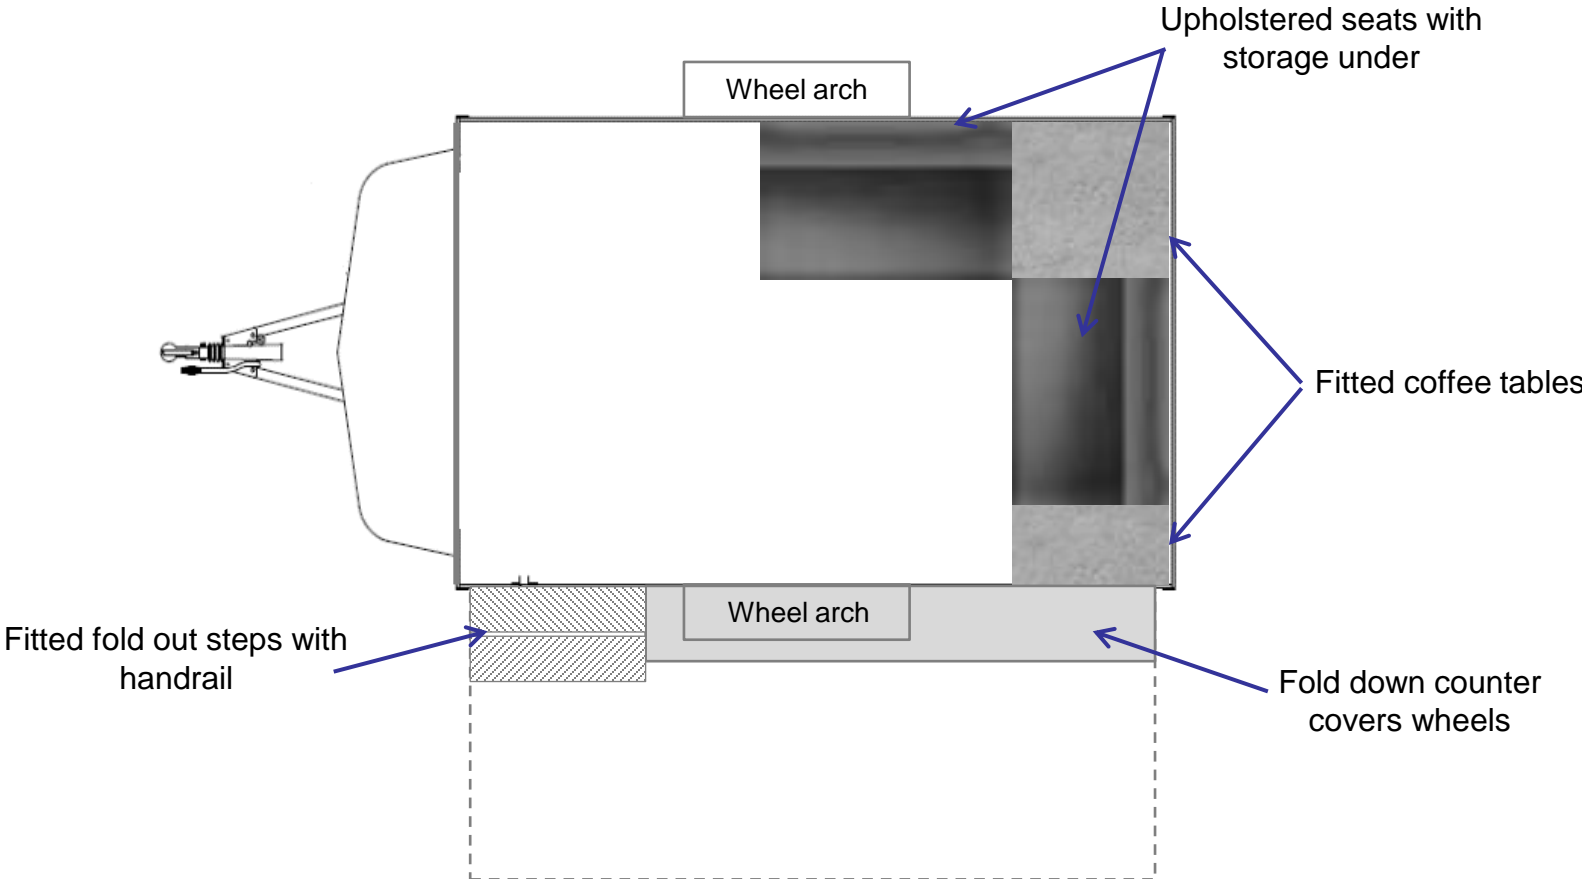

4405 Layout (not to scale)