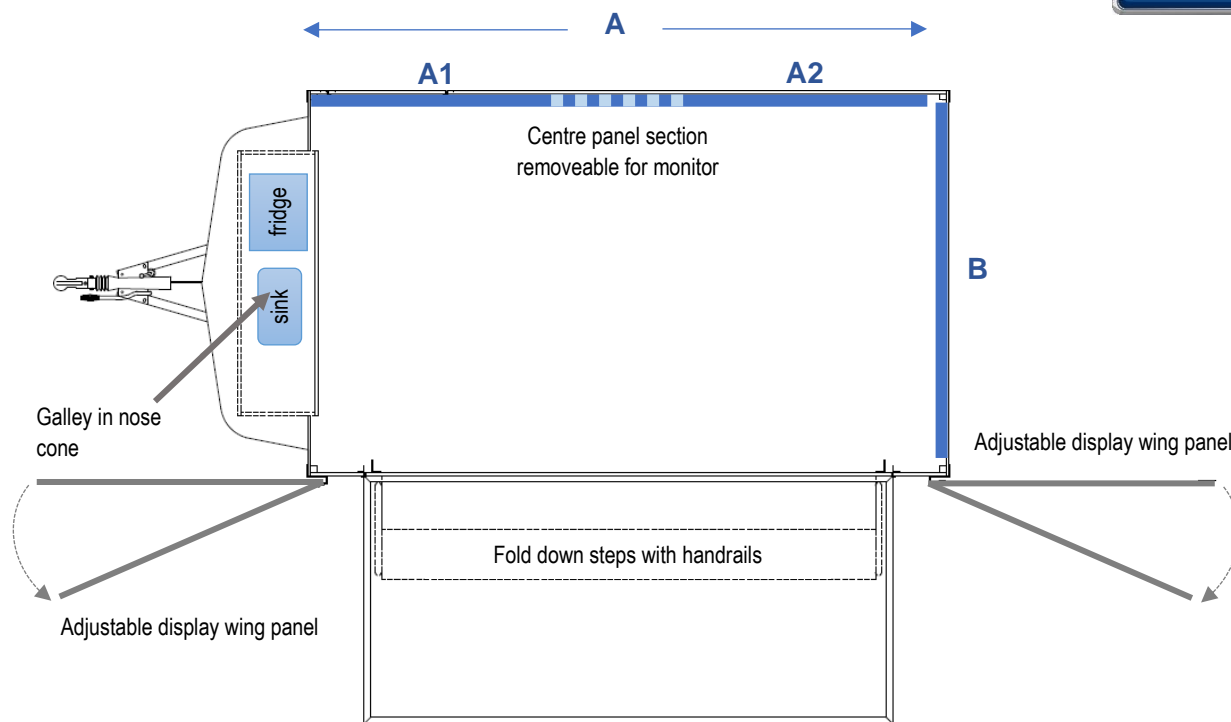

DWT D15 (4380) – 4.2m Display Trailer

- Welcoming entrance with bi fold doors
- Lift up canopy with headboard

- Display wing panels to each end

- Versatile interior – furnish to your own requirements
- 2 x 6m flag poles – rotating arms optional

Interior:

- Compact galley to front area
- Wall mounted monitor – optional
- Lots of seating options
- Vinyl flooring
- 240V electrics (16 amp ceeform, single phase supply required)

Interior Graphics Panels

A (full) – 3515mm wide x 1220mm high
 A1 & A2 – 1355mm wide & 1220mm high
 B – 2065mm wide & 1220mm high

Exterior Graphics Panels

X & Y – 1145mm wide x 1960mm high
 Z – 2960mm wide x 545mm high

Trailer Footprint

Fully Open:
 Length – 6m – 6.4m
 Width – 3.6m

E & OE

DO NOT SCALE - Please note all dimensions shown are nominal and therefore may be subject to change.