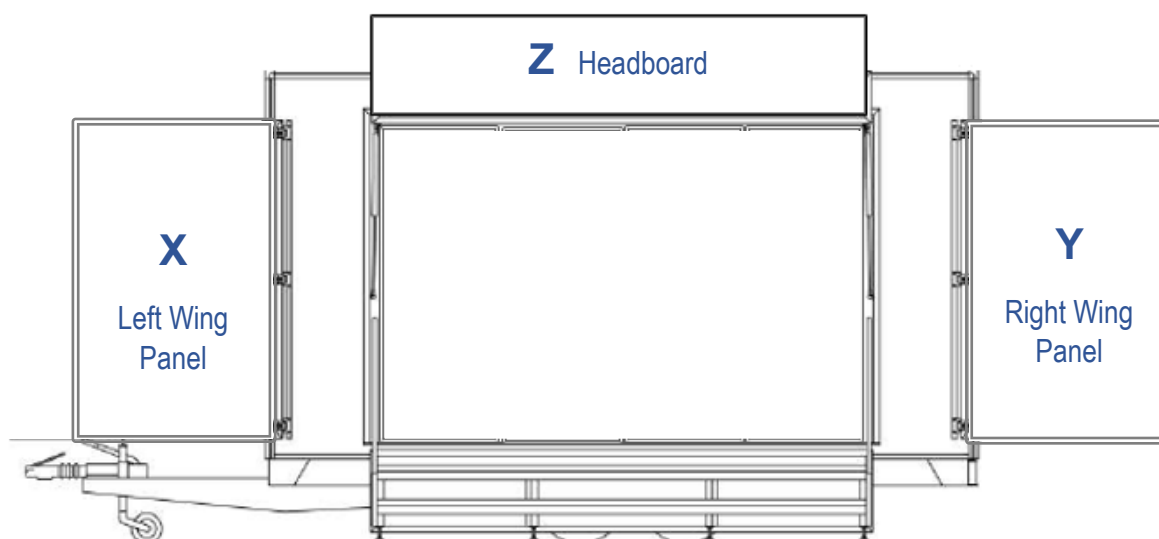

DWT D15 (4380) – 4.2m Display Trailer

- Welcoming entrance with bi fold doors
- Lift up canopy with headboard

- Display wing panels to each end

- Versatile interior – furnish to your own requirements
- 2 x 6m flag poles – rotating arms optional

Interior:

- Compact galley to front area
- Wall mounted monitor – optional
- Lots of seating options
- Vinyl flooring
- 240V electrics (16 amp ceeform, single phase supply required)

Interior Graphics Panels

A (full) – 3515mm wide x 1220mm high
 A1 & A2 – 1355mm wide & 1220mm high
 B – 2065mm wide & 1220mm high

Exterior Graphics Panels

X & Y – 1145mm wide x 1960mm high
 Z – 2960mm wide x 545mm high

Trailer Footprint

Fully Open:
 Length – 6m – 6.4m
 Width – 3.6m

E & OE

DO NOT SCALE - Please note all dimensions shown are nominal and therefore may be subject to change.