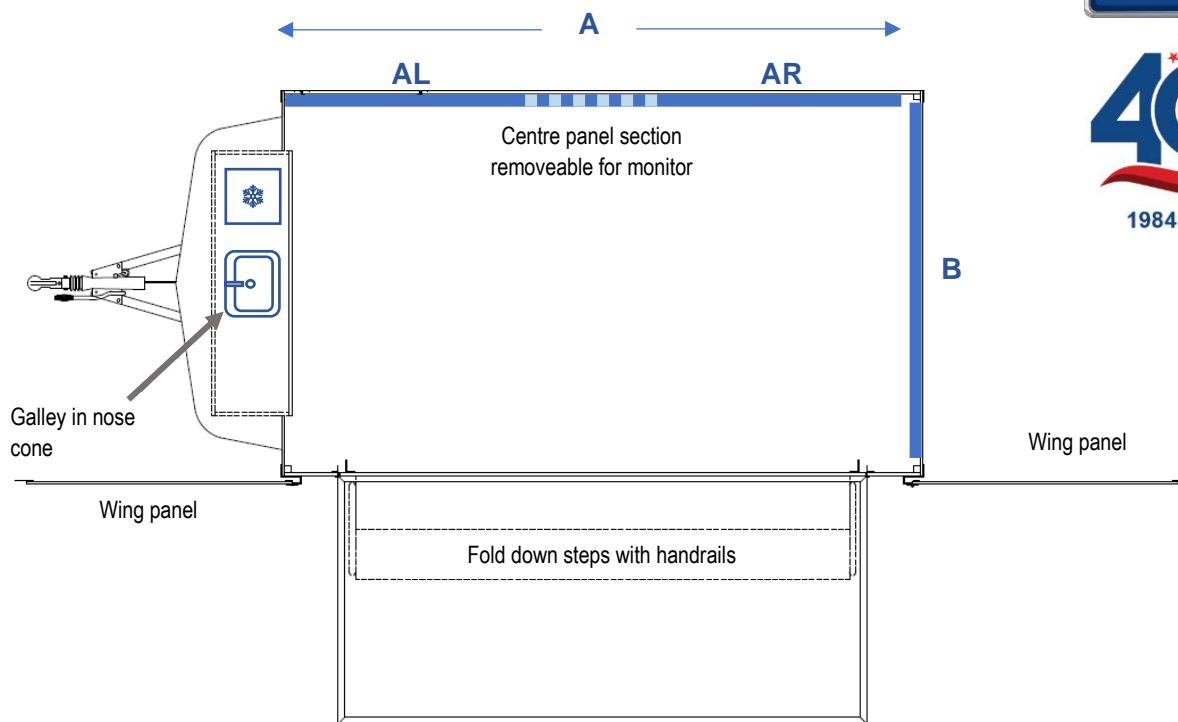

DWT D15 (4380) – 4.2m Display Trailer

- Welcoming entrance with bi fold doors
- Lift up canopy with headboard

- Display wing panels to each end

- Versatile interior – furnish to your own requirements
- 2 x 6m flag poles – rotating arms optional

Interior Graphics Panels

A (full) – 3515mm wide x 1220mm high
 AL & AR – 1355mm wide & 1220mm high
 B – 2065mm wide & 1220mm high

Exterior Graphics Panels

X & Y – 1145mm wide x 1960mm high
 Z – 2960mm wide x 545mm high

Trailer Dimensions

Max fully open : 6.2m x 3.6m
 No wings : 5m x 3.6m
 Internal floor : 3.6m x 2.15m

E & OE

DO NOT SCALE - Please note all dimensions shown are nominal and therefore may be subject to change.