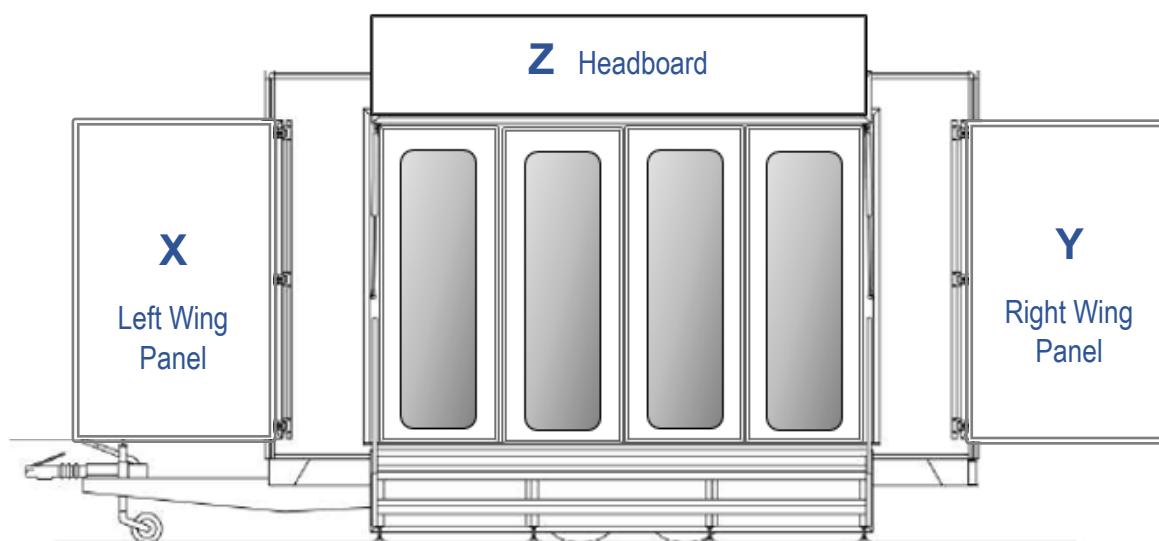

DWT D15 (4380) – 4.2m Display Trailer

- Welcoming entrance with bi fold doors
- Lift up canopy with headboard

- Display wing panels to each end

- Versatile interior – furnish to your own requirements
- 2 x 6m flag poles – rotating arms optional

Interior Graphics Panels

A (full) – 3515mm wide x 1220mm high
 AL & AR – 1355mm wide & 1220mm high
 B – 2065mm wide & 1220mm high

Exterior Graphics Panels

X & Y – 1145mm wide x 1960mm high
 Z – 2960mm wide x 545mm high

Trailer Dimensions

Max fully open : 6.2m x 3.6m
 No wings : 5m x 3.6m
 Internal floor : 3.6m x 2.15m

E & OE

DO NOT SCALE - Please note all dimensions shown are nominal and therefore may be subject to change.