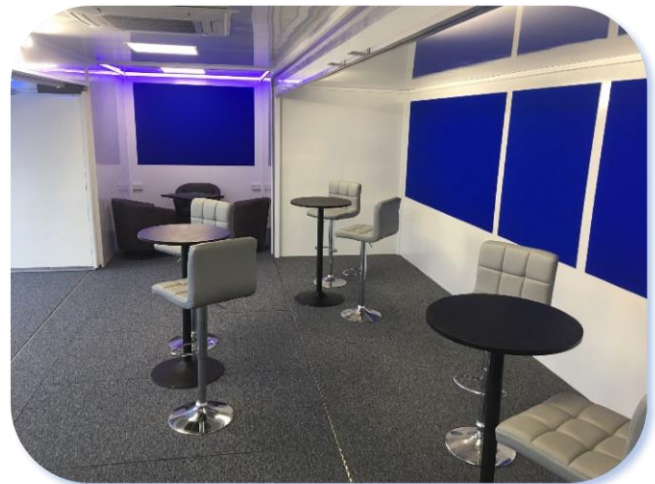

DWT E57 (4358) – 13m Exhibition Trailer

- 2 entrance doors for versatility
- Passenger access lift with own door
- Large headboard over the entrance
- Display wing panel to left hand side (not shown open)
- Lots of branding areas on the body of the trailer
- Staff door to offside into raised area
- 2 x 6m flag poles – rotating arms optional

Interior:

- 49sqm of hospitality space
- Configure the main space however you choose - additional hire furniture to suit your event available from DWT
- Upper lounge area leading to galley beyond
- Coloured perimeter lighting to suit your brand
- Air conditioning
- 240V electrics (32 amp ceeform, single phase supply required)

Interior Graphics Panels

- A – 1800mm wide x 1225mm high
- B & D – 2445mm wide x 1225mm high
- C – 1100mm wide x 1225mm high
- E – 800mm wide x 1225mm high
- F – 1100mm wide x 1225mm high

Exterior Graphics Panels

- Front pod sides & handrails can be branded*
- V – 2280mm wide x 2280mm high
- W – 4200mm wide x 1860mm high
- V & W require canopy support cut outs*
- X – 2000mm wide x 2000mm high
- Y – 2235mm wide x 2270mm high
- Z – 7295mm wide x 650mm high