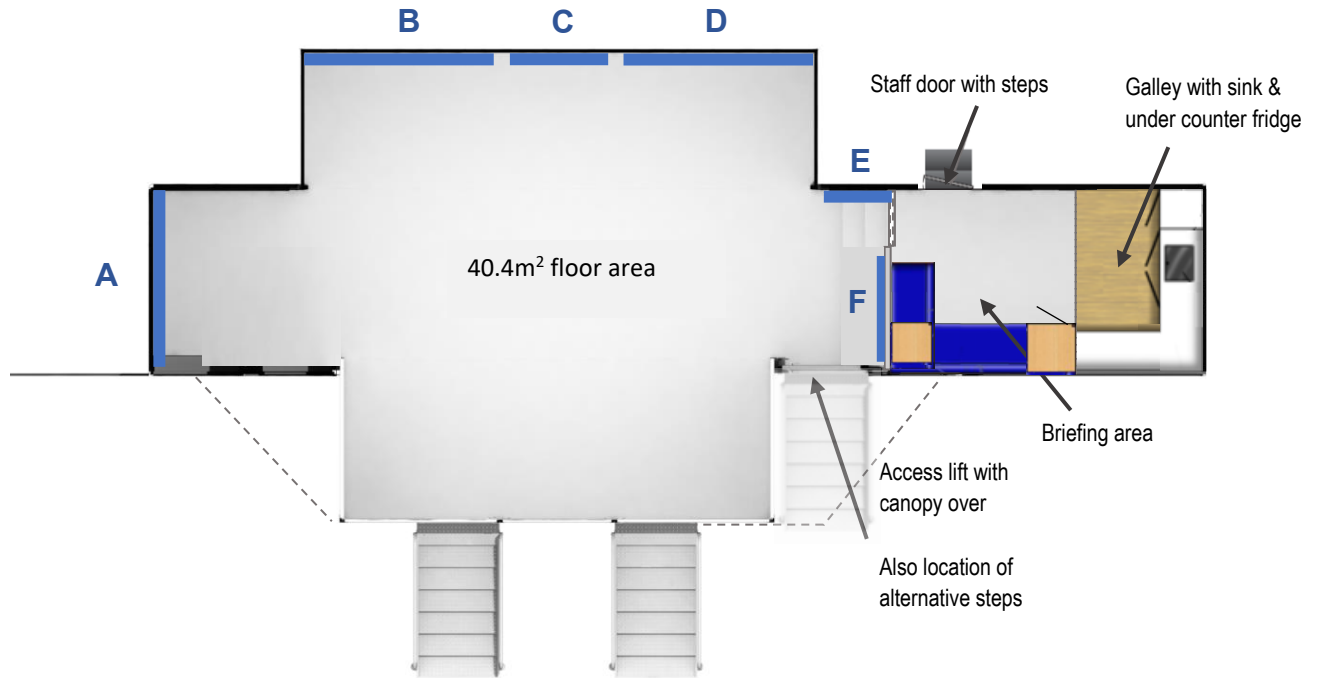

DWT E57 (4358) – 13m Exhibition Trailer

- 2 entrance doors for versatility
- Passenger access lift with own door
- Large headboard over the entrance
- Display wing panel to left hand side (not shown open)
- Lots of branding areas on the body of the trailer
- Staff door to offside into raised area
- 2 x 6m flag poles – rotating arms optional

Interior:

- 49sqm of hospitality space
- Configure the main space however you choose - additional hire furniture to suit your event available from DWT
- Upper lounge area leading to galley beyond
- Coloured perimeter lighting to suit your brand
- Air conditioning
- 240V electrics (32 amp ceeform, single phase supply required)

Interior Graphics Panels

- A – 1800mm wide x 1225mm high
- B & D – 2445mm wide x 1225mm high
- C – 1100mm wide x 1225mm high
- E – 800mm wide x 1225mm high
- F – 1100mm wide x 1225mm high

Exterior Graphics Panels

- Front pod sides & handrails can be branded*
- V – 2280mm wide x 2280mm high
- W – 4200mm wide x 1860mm high
- V & W require canopy support cut outs*
- X – 2000mm wide x 2000mm high
- Y – 2235mm wide x 2270mm high
- Z – 7295mm wide x 650mm high