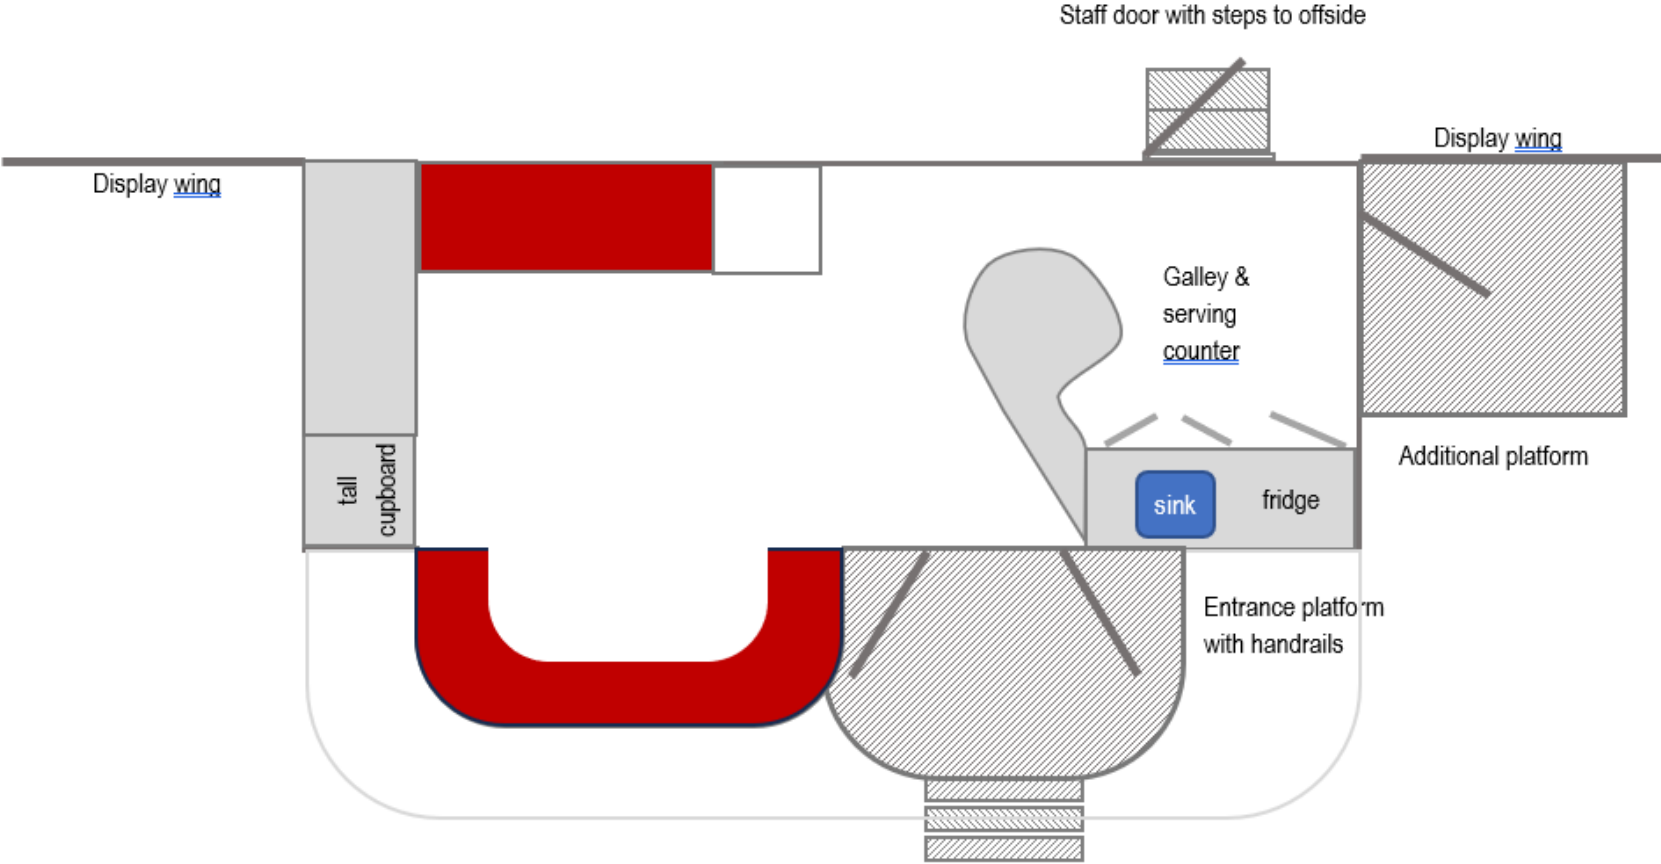

4398 - Hospitality Trailer Layout

For illustrative purposes only – not to scale