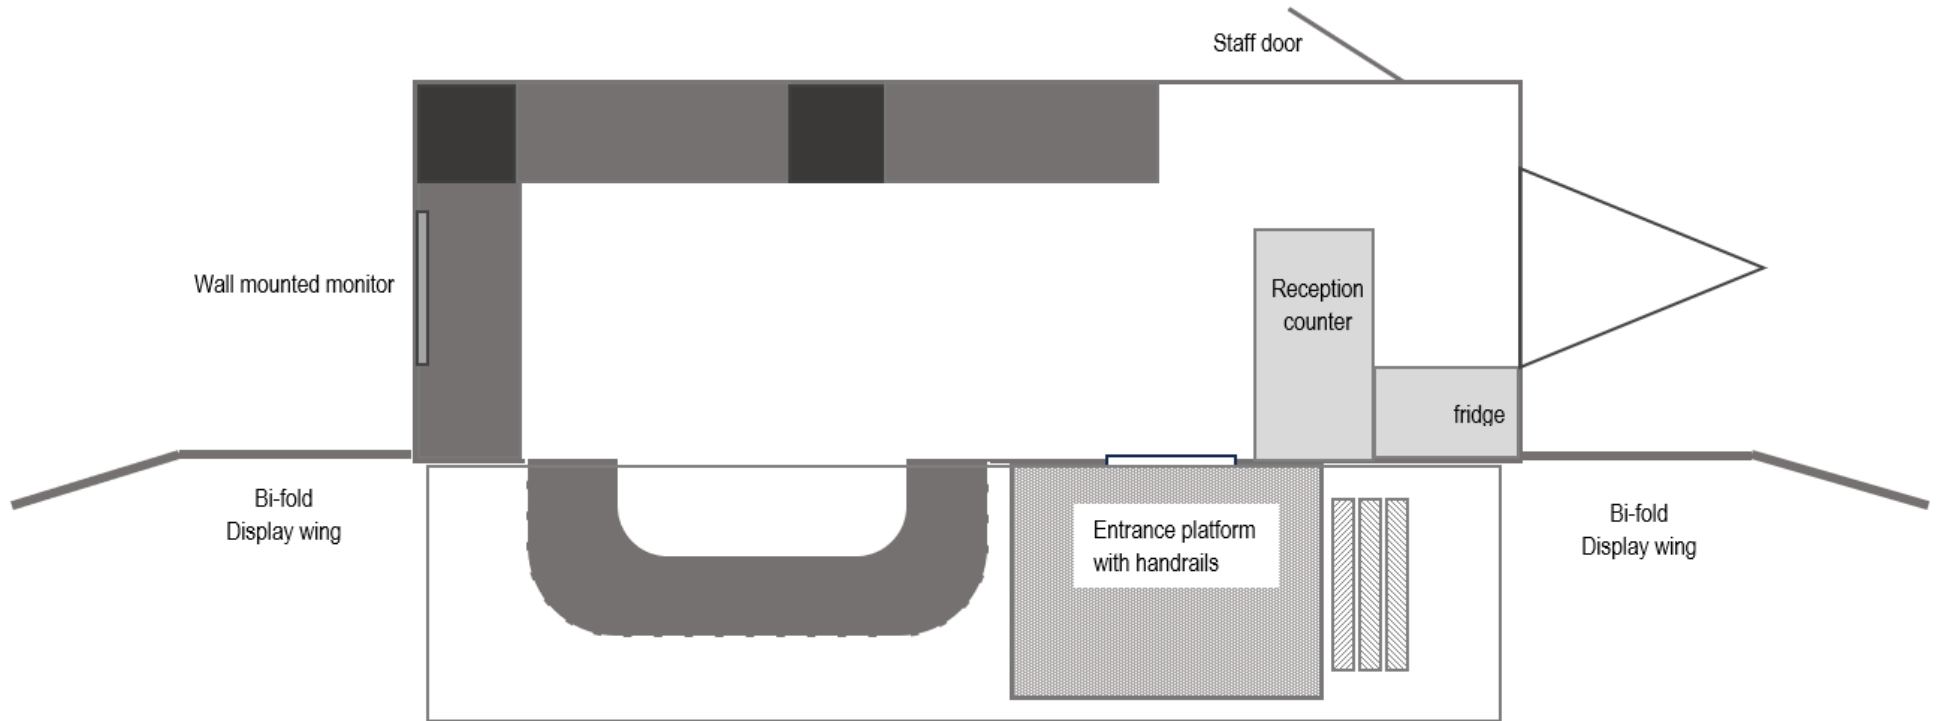

7m Hospitality Trailer DWT 4401

For illustrative purposes only – not to scale