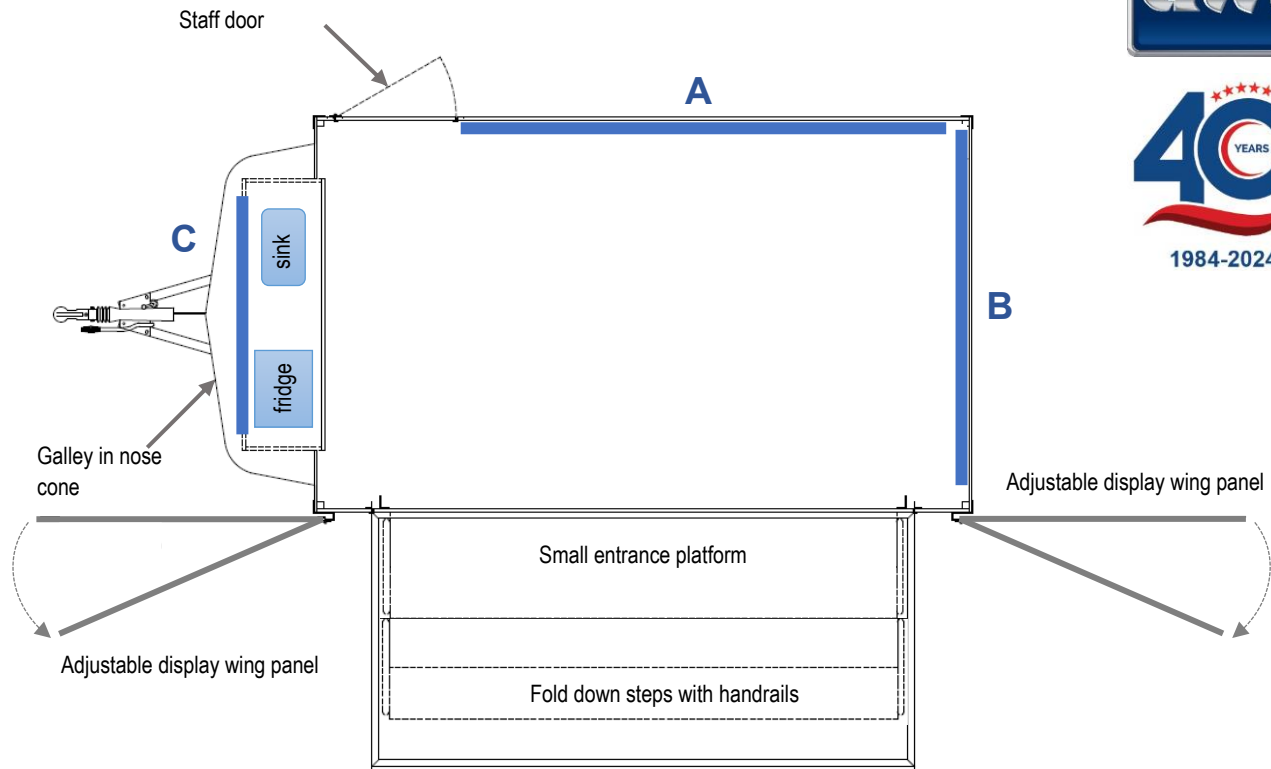

DWT D18 (4341) – 4.2m Display Trailer

- Full width welcoming entrance with small platform
- Lift up canopy with headboard
- Adjustable display panels (wings) to each end
- Stable door for staff to rear
- 2 x 6m flag poles – rotating arms optional

- Versatile empty interior for product display or seating – call Nikki for details of our furniture for hire
- Galley with sink and fridge to front
- Adjustable spot track lighting
- Graphics panels for branding
- Vinyl flooring throughout
- 240V electrics (16 amp blue ceeform, single phase supply required)

DWT D18 - Layout & Graphics Panels

Interior Graphics Panels

- A – 2275mm wide x 1100mm high
- B – 1850mm wide x 1100mm high
- C – 1410mm wide x 830mm high

Exterior Graphics Panels

- X & Y – 1460mm wide x 2295mm high
- Z – 2910mm wide x 305mm high

Trailer Dimensions

- Max fully open : 6.5m x 4.3m
- No wings : 5m x 4.3m
- Internal floor : 3.6m x 2.15m

E & OE

DO NOT SCALE - Please note all dimensions shown are nominal and therefore may be subject to change.