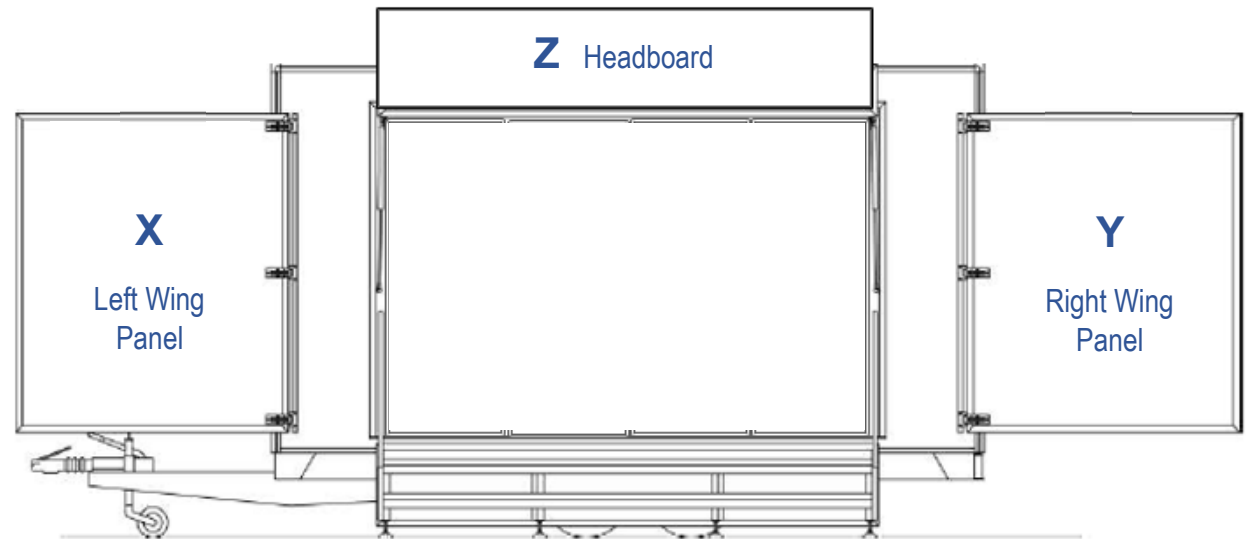

- Versatile empty interior for product display or seating – call Nikki for details of our furniture for hire
- Galley with sink and fridge to front
- Adjustable spot track lighting
- Graphics panels for branding
- Vinyl flooring throughout
- 240V electrics (16 amp blue ceeform, single phase supply required)

DWT D18 - Layout & Graphics Panels

Interior Graphics Panels

- A – 2275mm wide x 1100mm high
- B – 1850mm wide x 1100mm high
- C – 1410mm wide x 830mm high

Exterior Graphics Panels

- X & Y – 1460mm wide x 2295mm high
- Z – 2910mm wide x 305mm high

Trailer Dimensions

- Max fully open : 6.5m x 4.3m
- No wings : 5m x 4.3m
- Internal floor : 3.6m x 2.15m

E & OE

DO NOT SCALE - Please note all dimensions shown are nominal and therefore may be subject to change.