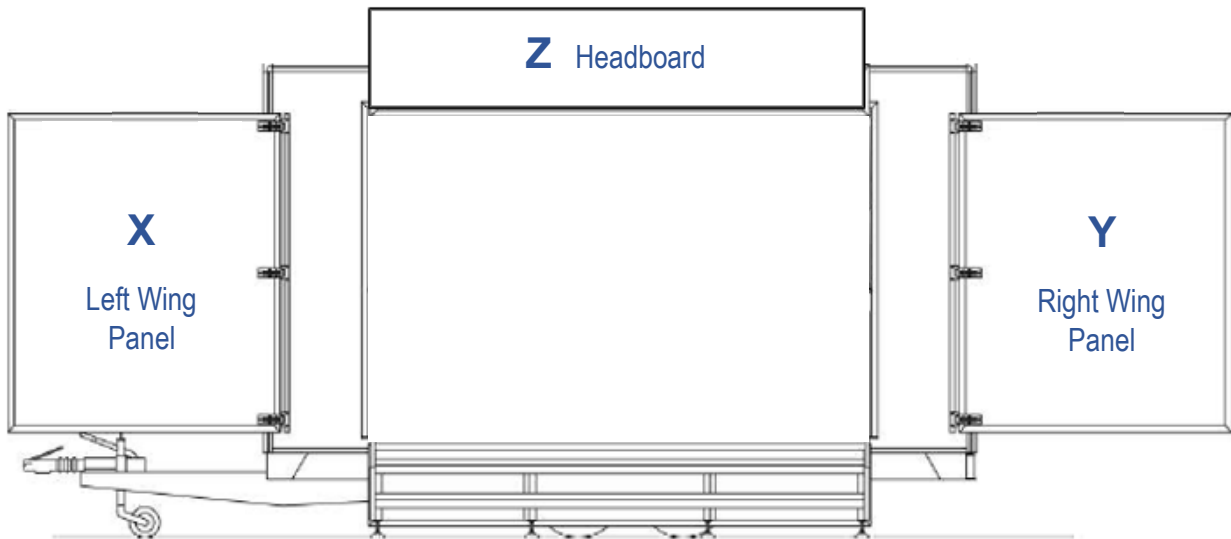

- Versatile empty interior for product display or seating – call Nikki for details of our furniture for hire
- Galley with sink and fridge to front
- Adjustable spot track lighting
- Graphics panels for branding
- Vinyl flooring throughout
- 240V electrics (16 amp blue ceeform, single phase supply required)

DWT D18 - Layout & Graphics Panels

Interior Graphics Panels

- A – 2275mm wide x 1100mm high
- B – 1850mm wide x 1100mm high
- C – 1410mm wide x 830mm high

Exterior Graphics Panels

- X & Y – 1460mm wide x 2295mm high
- Z – 2910mm wide x 305mm high

Trailer Dimensions

- Max fully open : 6.5m x 4.3m
- No wings : 5m x 4.3m
- Internal floor : 3.6m x 2.15m

E & OE

DO NOT SCALE - Please note all dimensions shown are nominal and therefore may be subject to change.