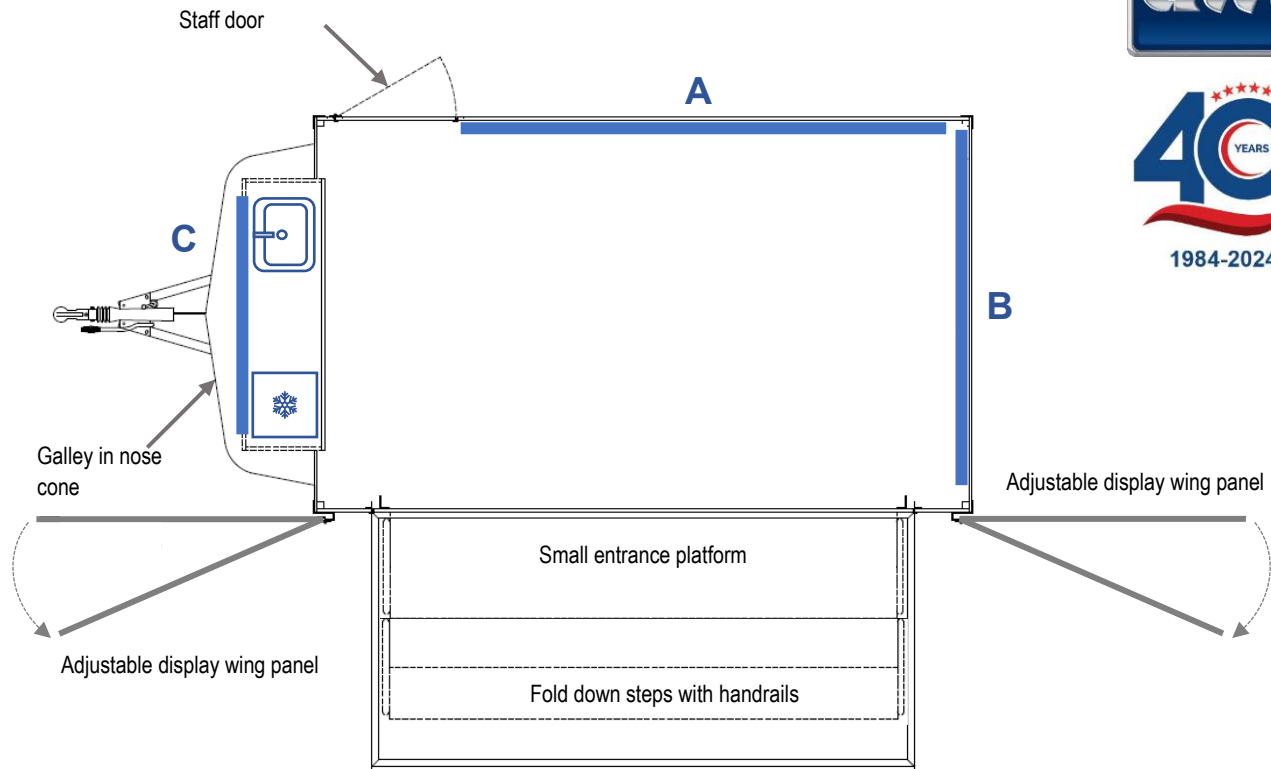

DWT D18 (4341) – 4.2m Display Trailer

- Full width welcoming entrance with small platform
- Lift up canopy with headboard
- Adjustable display panels (wings) to each end
- Stable door for staff to rear
- 2 x 6m flag poles – rotating arms optional

- Versatile empty interior for product display or seating – call Nikki for details of our furniture for hire
- Galley with sink and fridge to front
- Adjustable spot track lighting
- Graphics panels for branding
- Vinyl flooring throughout
- 240V electrics (16 amp blue ceeform, single phase supply required)

DWT D18 - Layout & Graphics Panels

Interior Graphics Panels

- A – 2275mm wide x 1100mm high
- B – 1850mm wide x 1100mm high
- C – 1410mm wide x 830mm high

Exterior Graphics Panels

- X & Y – 1460mm wide x 2295mm high
- Z – 2910mm wide x 305mm high

Trailer Dimensions

- Max fully open : 6.5m x 4.3m
- No wings : 5m x 4.3m
- Internal floor : 3.6m x 2.15m

E & OE

DO NOT SCALE - Please note all dimensions shown are nominal and therefore may be subject to change.