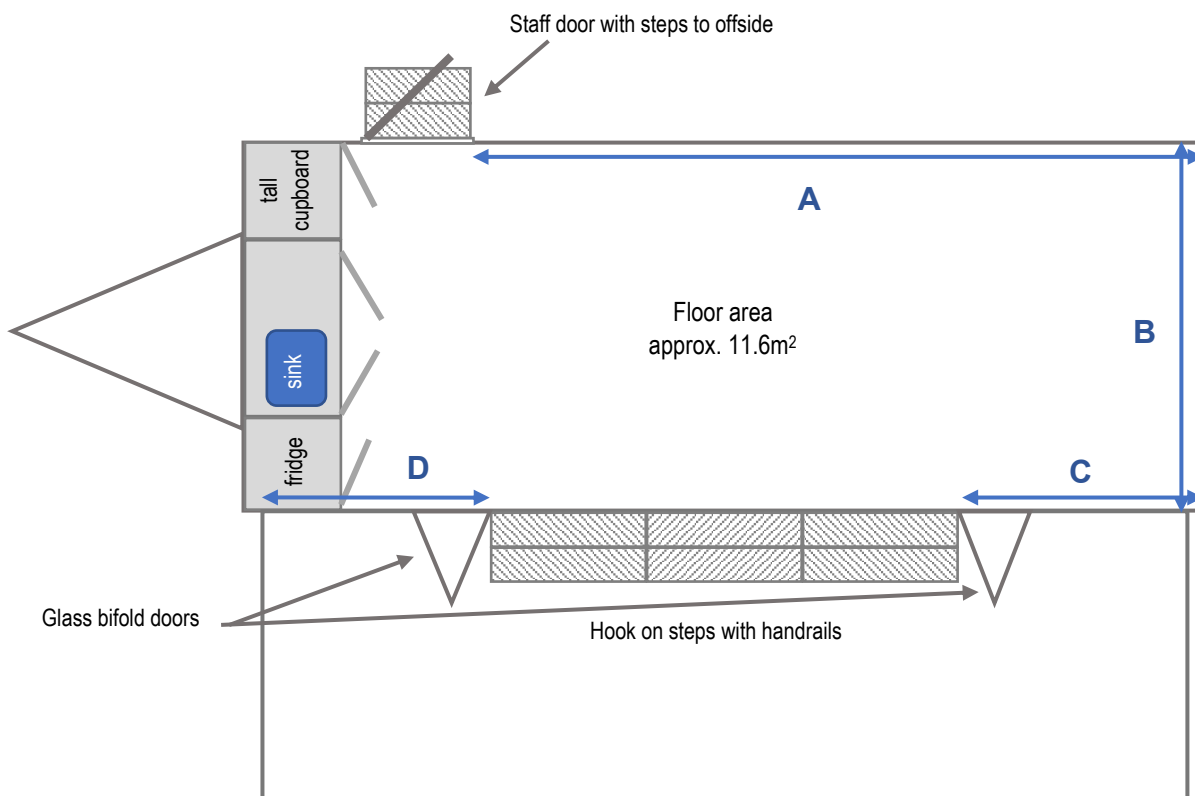

DWT E24 (4369) – 6m Exhibition Trailer

- Welcoming entrance with glazed folding doors
- Hook on steps with handrails to each side
- Full length lift up canopy with headboard
- Blank canvas for your displays
- Staff door to offside

Interior:

- Galley & storage to front area
- Interior ready for you to furnish – contact Nikki on 01476 860833 for details of our range of available furniture
- All wall space available for graphics – either boards or vinyl direct to the trailer
- Vinyl flooring
- 240V electrics (16 amp blue ceeform, single phase supply required)

DWT E24 - Layout & Graphics Panels

Interior Graphics Areas

- A – 4385mm wide x 2150mm high
- B – 2220mm wide x 2150mm high
- C – 1400mm wide x 1600mm high
- D – 1400mm wide x 1100mm high

Any size of graphic within the available space.
1220mm high is a comfortable height that can be seen above seating.

Exterior Graphics Panels

- Z – 5750mm wide x 545mm high
- X & Y – 970mm wide x 2030mm high

Trailer Dimensions

- Max fully open : 7m x 4.3m
- Internal floor : 5.2m x 2.15m

E & OE

DO NOT SCALE - Please note all dimensions shown are nominal and therefore may be subject to change.