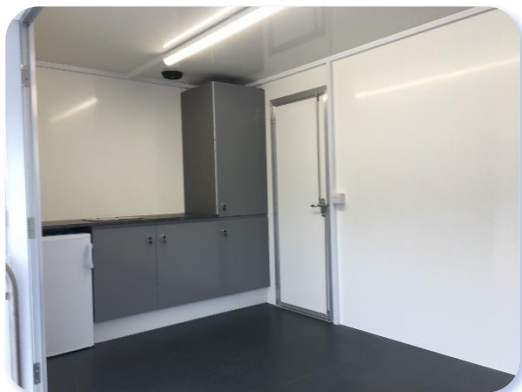

# DWT E24 (4369) – 6m Exhibition Trailer

- Welcoming entrance with glazed folding doors
- Hook on steps with handrails to each side
- Full length lift up canopy with headboard
- Blank canvas for your displays
- Staff door to offside

## Interior:

- Galley & storage to front area
- Interior ready for you to furnish – contact Nikki on 01476 860833 for details of our range of available furniture
- All wall space available for graphics – either boards or vinyl direct to the trailer
- Vinyl flooring
- 240V electrics (16 amp blue ceeform, single phase supply required)

**Interior Graphics Areas**

- A – 4385mm wide x 2150mm high
- B – 2220mm wide x 2150mm high
- C – 1400mm wide x 1600mm high
- D – 1400mm wide x 1100mm high

Any size of graphic within the available space.  
1220mm high is a comfortable height that can be seen above seating.

**Exterior Graphics Panels**

- Z – 5750mm wide x 545mm high
- X & Y – 970mm wide x 2030mm high

**Trailer Dimensions**

- Max fully open : 7m x 4.3m
- Internal floor : 5.4m x 2.3m

E & OE

DO NOT SCALE - Please note all dimensions shown are nominal and therefore may be subject to change.