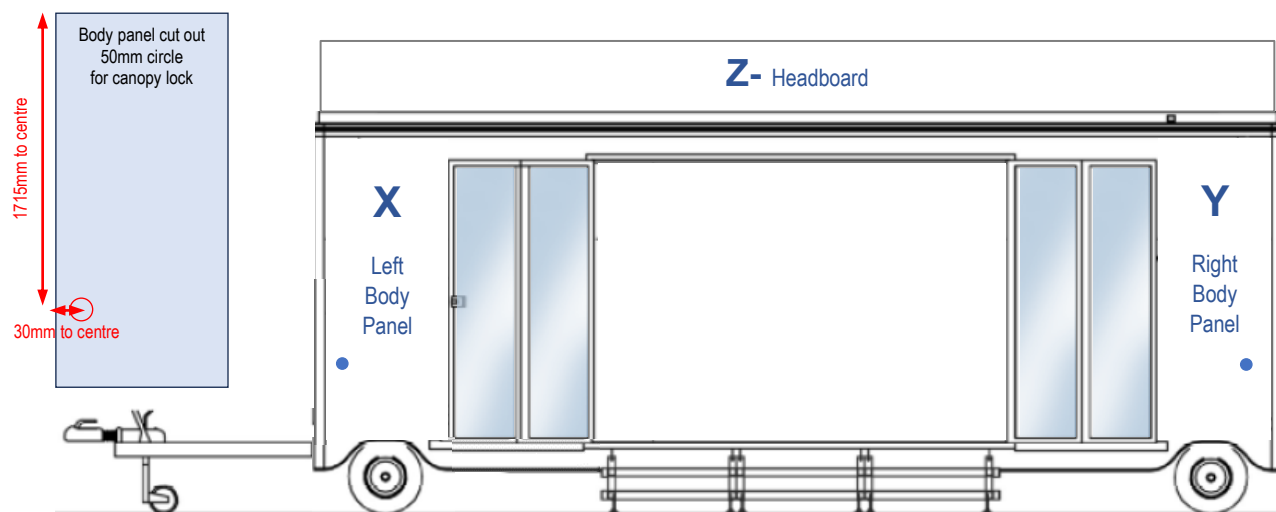

**Interior Graphics Areas**

- A – 4385mm wide x 2150mm high
- B – 2220mm wide x 2150mm high
- C – 1400mm wide x 1600mm high
- D – 1400mm wide x 1100mm high

Any size of graphic within the available space.  
1220mm high is a comfortable height that can be seen above seating.

**Exterior Graphics Panels**

- Z – 5750mm wide x 545mm high
- X & Y – 970mm wide x 2030mm high

**Trailer Dimensions**

- Max fully open : 7m x 4.3m
- Internal floor : 5.4m x 2.3m

E & OE

DO NOT SCALE - Please note all dimensions shown are nominal and therefore may be subject to change.