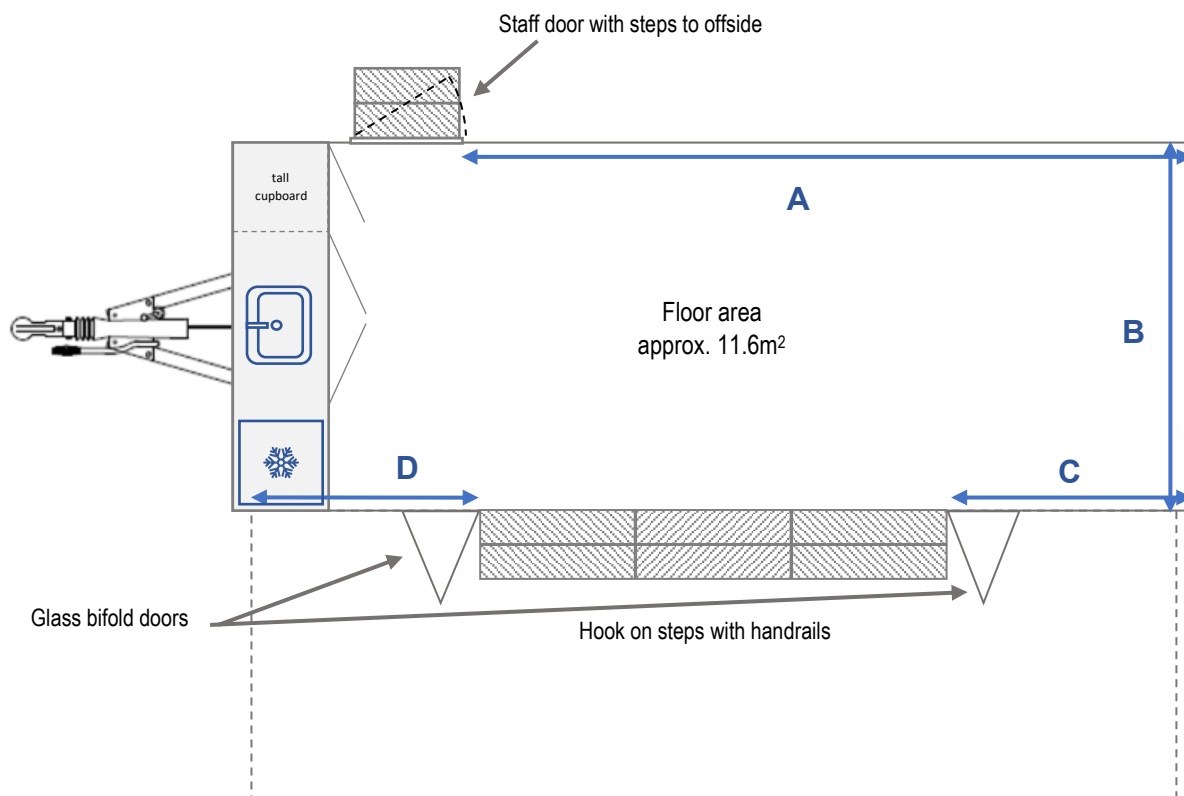

# DWT E24 (4369) – 6m Exhibition Trailer

- Welcoming entrance with glazed folding doors
- Hook on steps with handrails to each side
- Full length lift up canopy with headboard
- Blank canvas for your displays
- Staff door to offside

## Interior:

- Galley & storage to front area
- Interior ready for you to furnish – contact Nikki on 01476 860833 for details of our range of available furniture
- All wall space available for graphics – either boards or vinyl direct to the trailer
- Vinyl flooring
- 240V electrics (16 amp blue ceeform, single phase supply required)

**Interior Graphics Areas**

- A – 4385mm wide x 2150mm high
- B – 2220mm wide x 2150mm high
- C – 1400mm wide x 1600mm high
- D – 1400mm wide x 1100mm high

Any size of graphic within the available space.  
1220mm high is a comfortable height that can be seen above seating.

**Exterior Graphics Panels**

- Z – 5750mm wide x 545mm high
- X & Y – 970mm wide x 2030mm high

**Trailer Dimensions**

- Max fully open : 7m x 4.3m
- Internal floor : 5.4m x 2.3m

E & OE

DO NOT SCALE - Please note all dimensions shown are nominal and therefore may be subject to change.