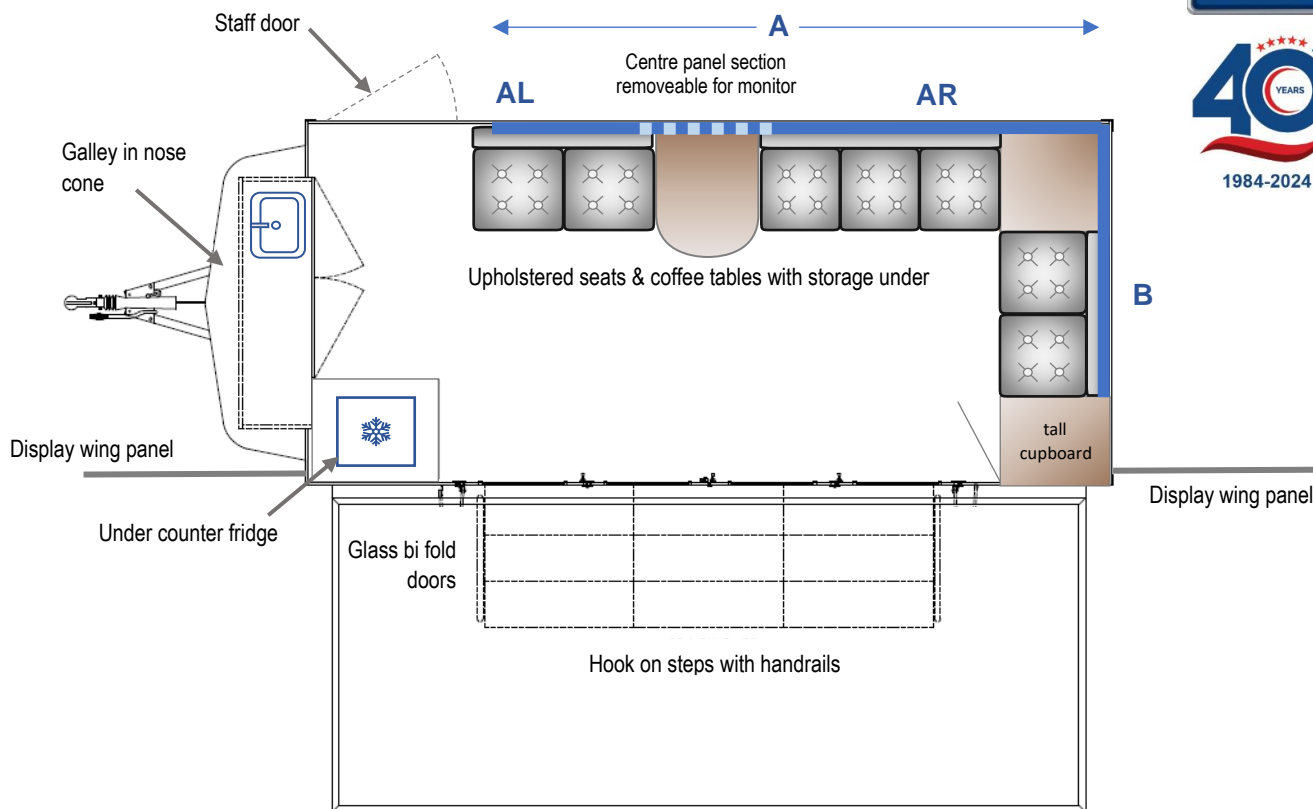

DWT H25 (4388) – 5.4m Exhibition Trailer

- Welcoming open entrance with wide steps
- Lift up canopy with headboard
- Staff door to offside
- Glass bifold doors
- Display wing panels to each end
- 2 x 6m flag poles – rotating arms optional

Interior:

- Plenty of storage seating
- Fixed coffee tables
- Wall mounted monitor – optional
- Compact galley to front area with undercounter fridge
- Vinyl flooring
- 240V electrics (16 amp ceeform, single phase supply required)

Interior Graphics Panels

- A (full) – 3810mm wide x 1220mm high
- AL – 930mm wide x 1220mm high
- AR – 1730mm wide x 1220mm high
- B – 1440mm wide x 1220mm high

Exterior Graphics Panels

- X & Y – 1140mm wide x 1960mm high
- Z – 4510mm wide x 545mm high

Trailer Footprint

- Fully Open:
- Length – 7.4m
- Width – 3.6m

E & OE

DO NOT SCALE - Please note all dimensions shown are nominal and therefore may be subject to change.