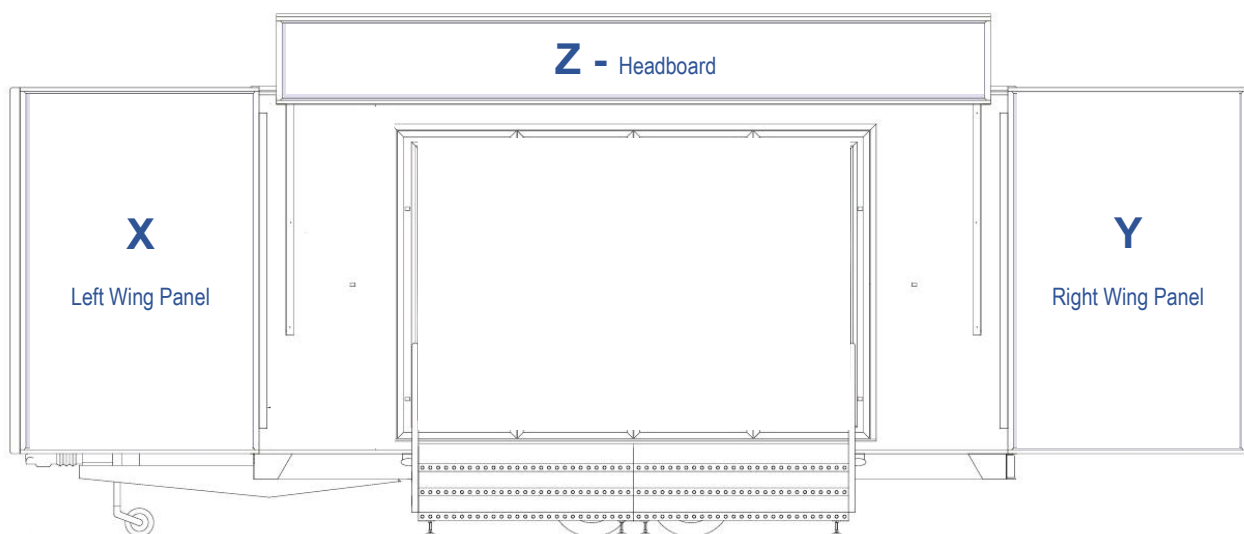

Interior Graphics Panels

- A (full) – 3810mm wide x 1220mm high
- AL – 930mm wide x 1220mm high
- AR – 1730mm wide x 1220mm high
- B – 1440mm wide x 1220mm high

Exterior Graphics Panels

- X & Y – 1140mm wide x 1960mm high
- Z – 4510mm wide x 545mm high

Trailer Footprint

- Fully Open:
- Length – 7.4m
- Width – 3.6m

E & OE

DO NOT SCALE - Please note all dimensions shown are nominal and therefore may be subject to change.